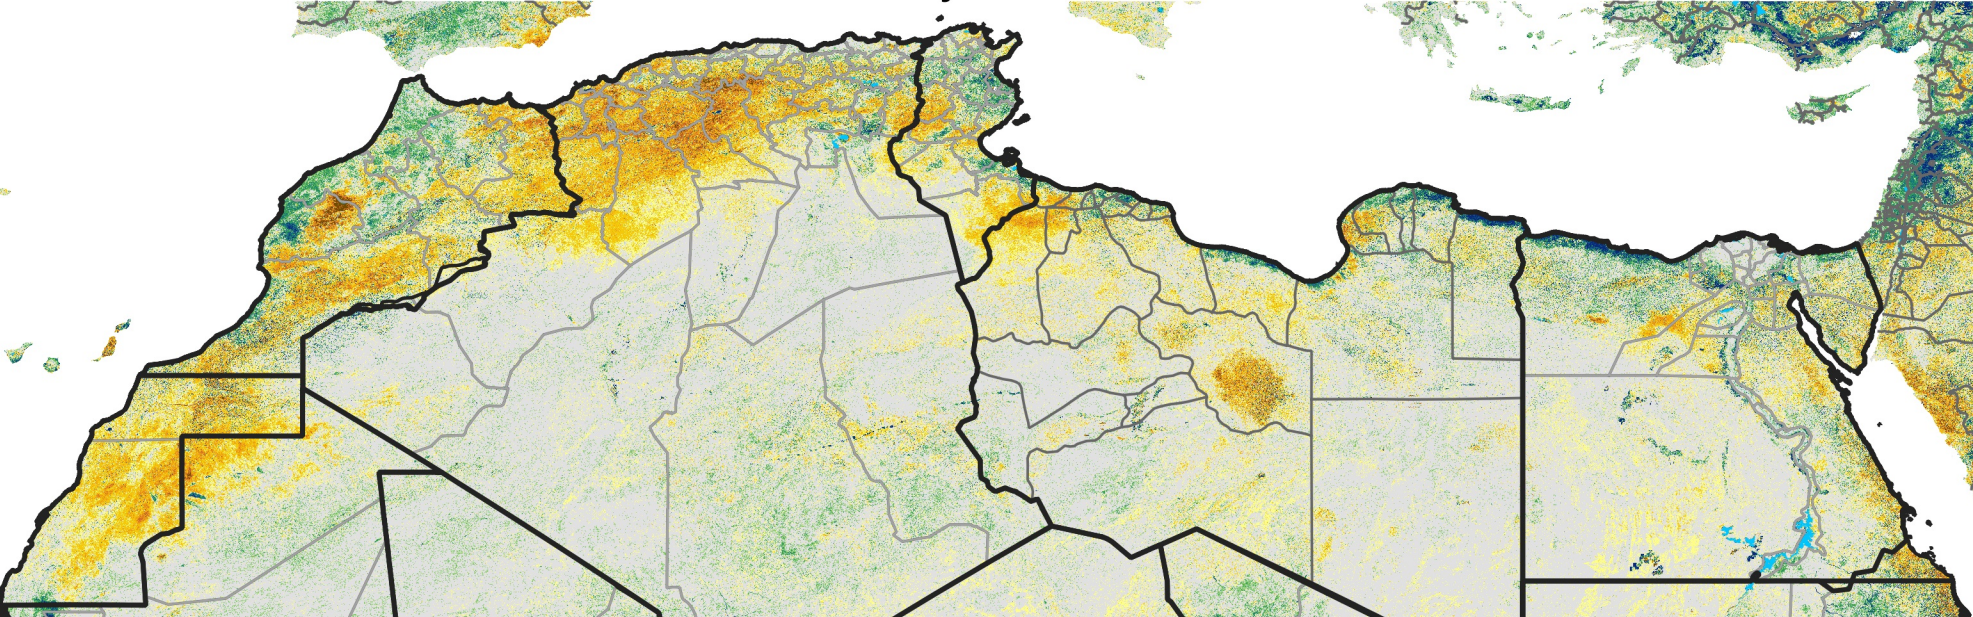

North Africa Percent of Mean NDVI

2021 / Mean (2012 - 2021)

Period 04 / Jan 11 - 20, 2021

Percent of Normal