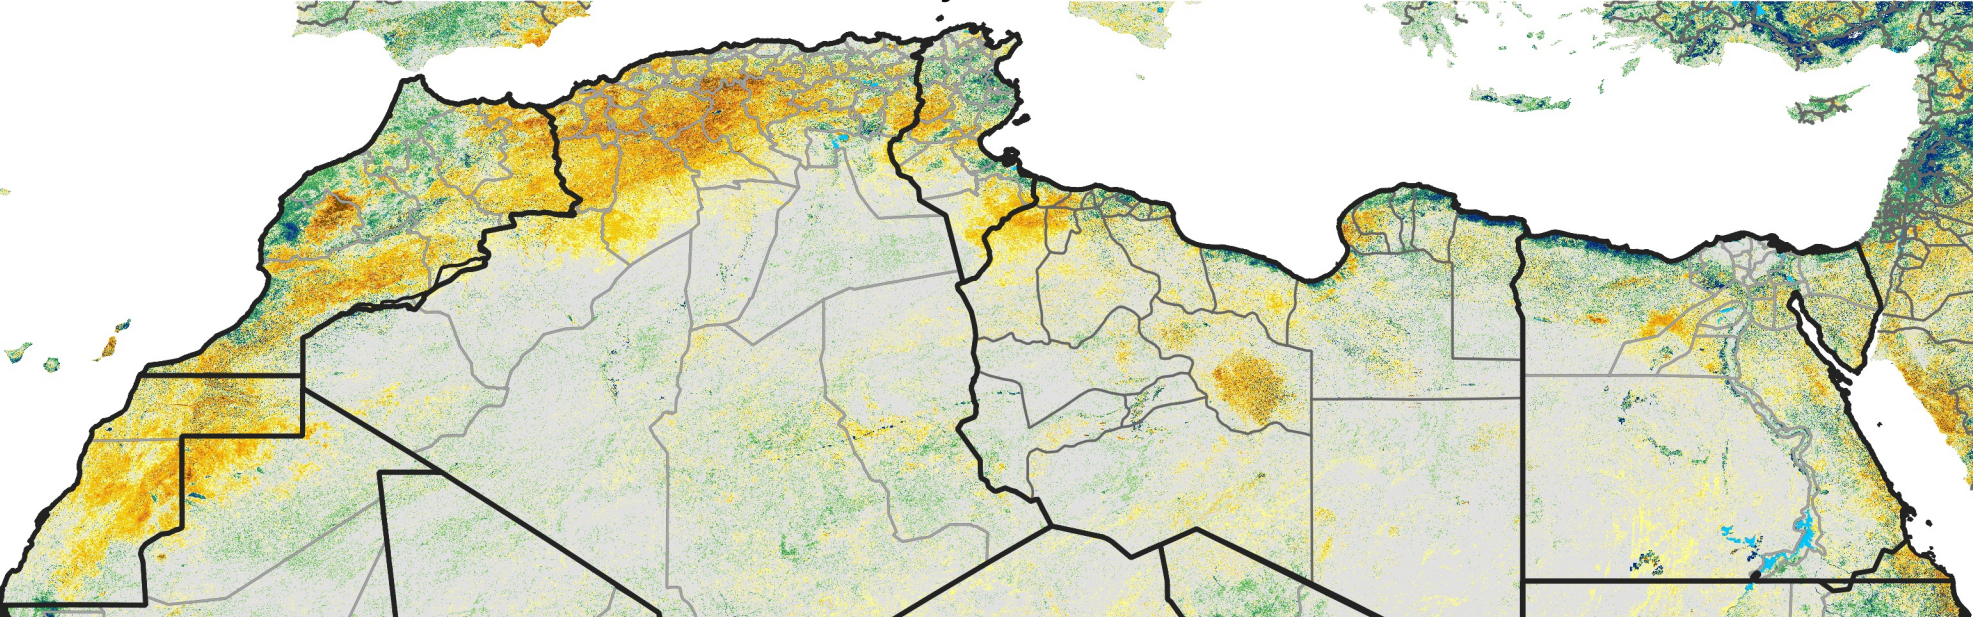

North Africa Percent of Mean NDVI

2021 / Mean (2012 - 2021)

Period 05 / Jan 16 - 25, 2021

Percent of Normal