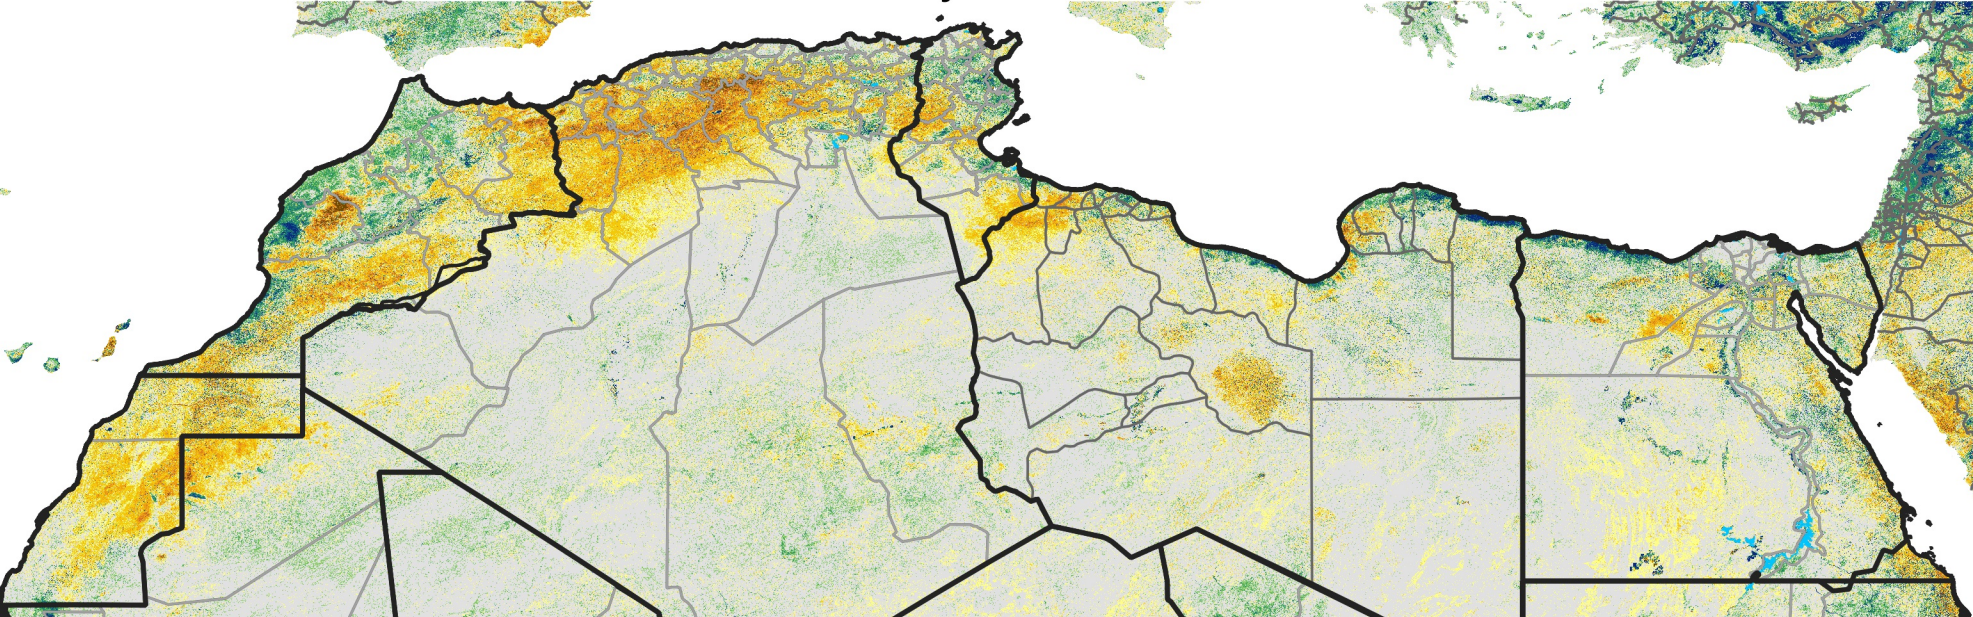

North Africa Percent of Mean NDVI

2021 / Mean (2012 - 2021)

Period 06 / Jan 21 - 31, 2021

Percent of Normal