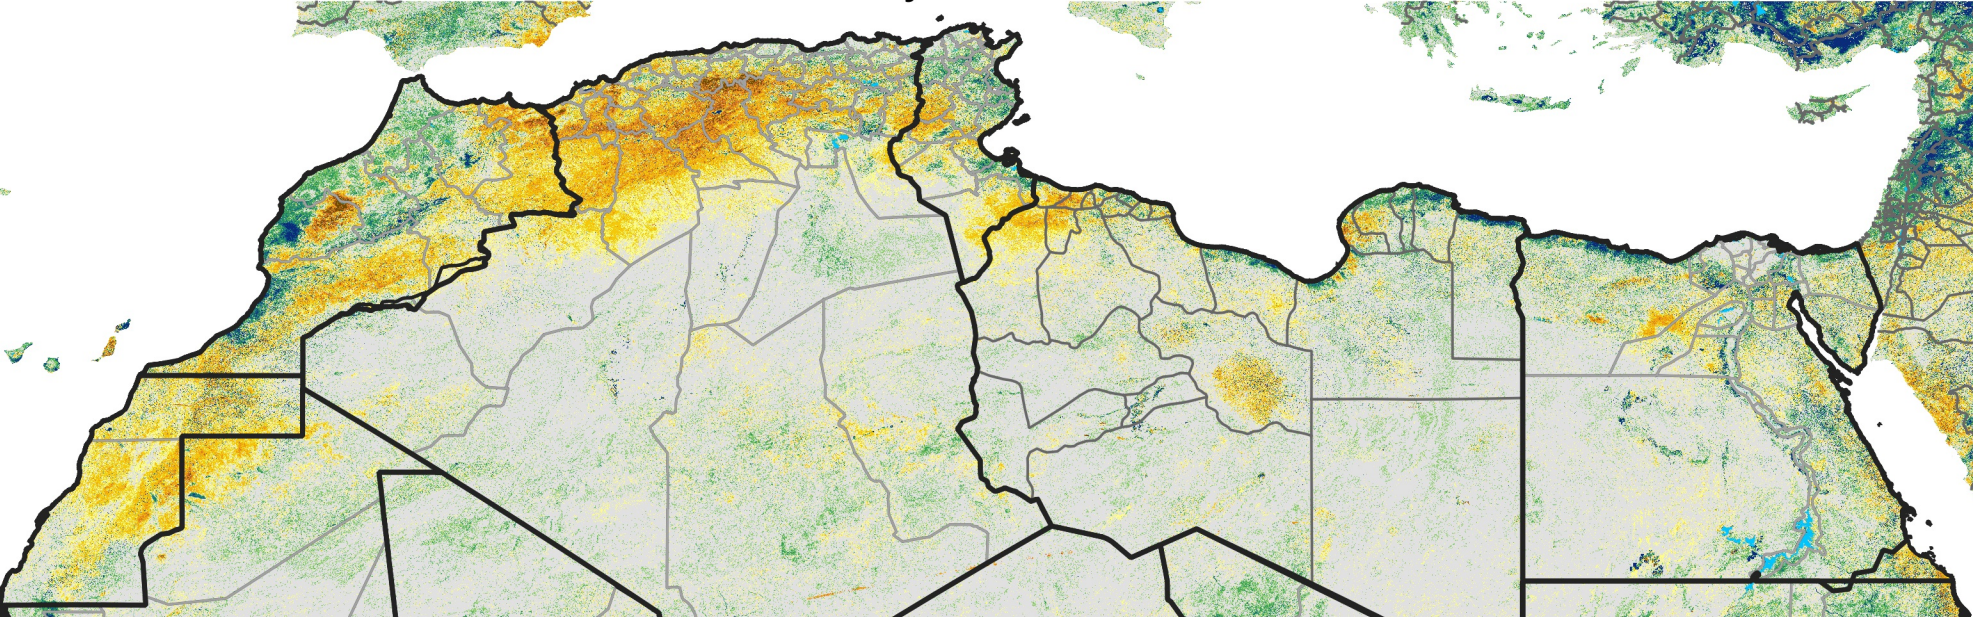

North Africa Percent of Mean NDVI

2021 / Mean (2012 - 2021)
Period 07 / Jan 26 - Feb 05, 2021

Percent of Normal