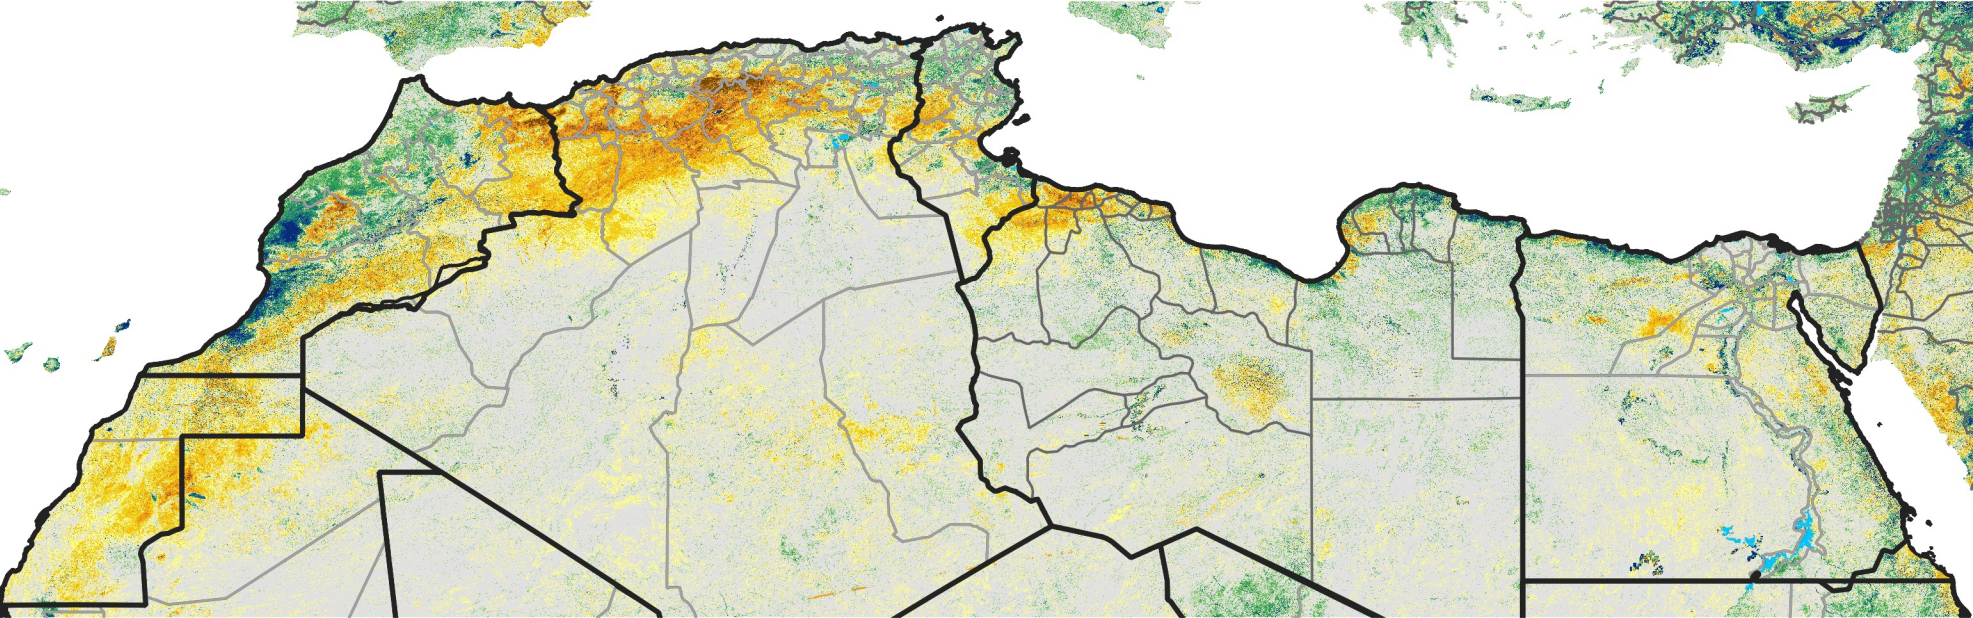

North Africa Percent of Mean NDVI

2021 / Mean (2012 - 2021)
Period 11 / Feb 16 - 25, 2021

Percent of Normal