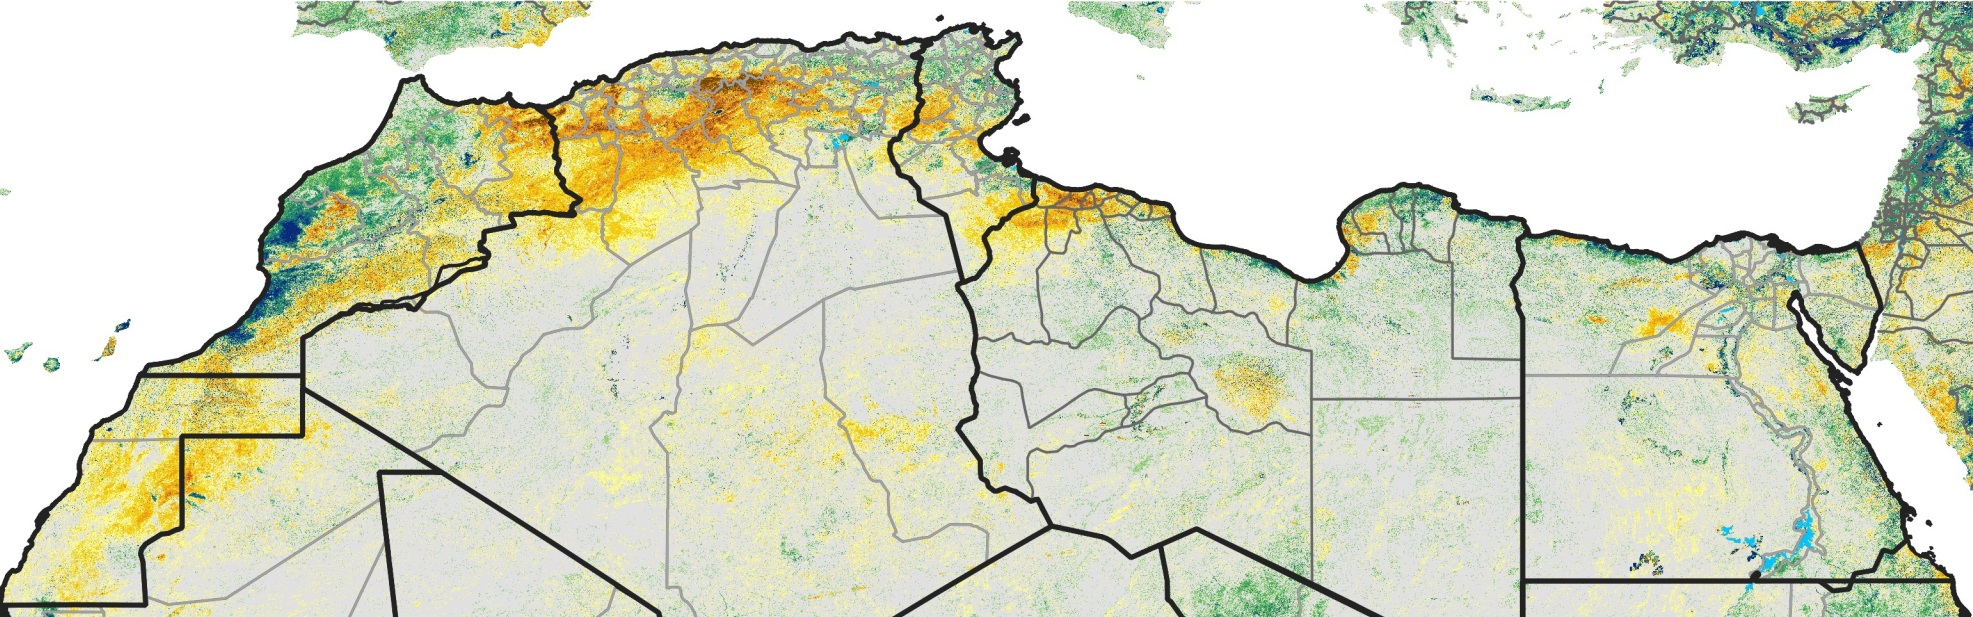

North Africa Percent of Mean NDVI

2021 / Mean (2012 - 2021)
Period 12 / Feb 21 - 28, 2021

Percent of Normal