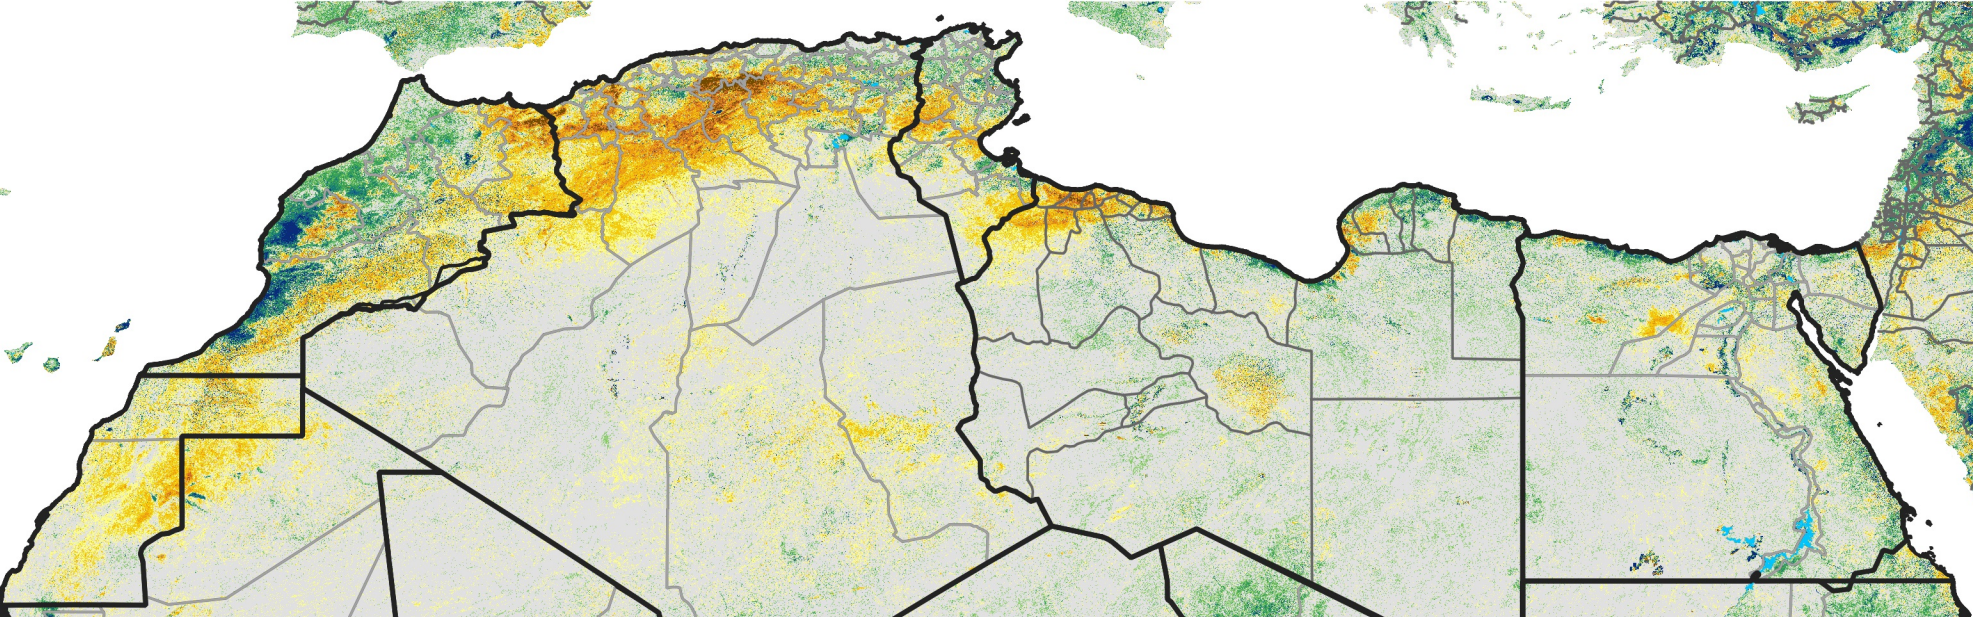

North Africa Percent of Mean NDVI

2021 / Mean (2012 - 2021)
Period 13 / Feb 26 - Mar 05, 2021

Percent of Normal