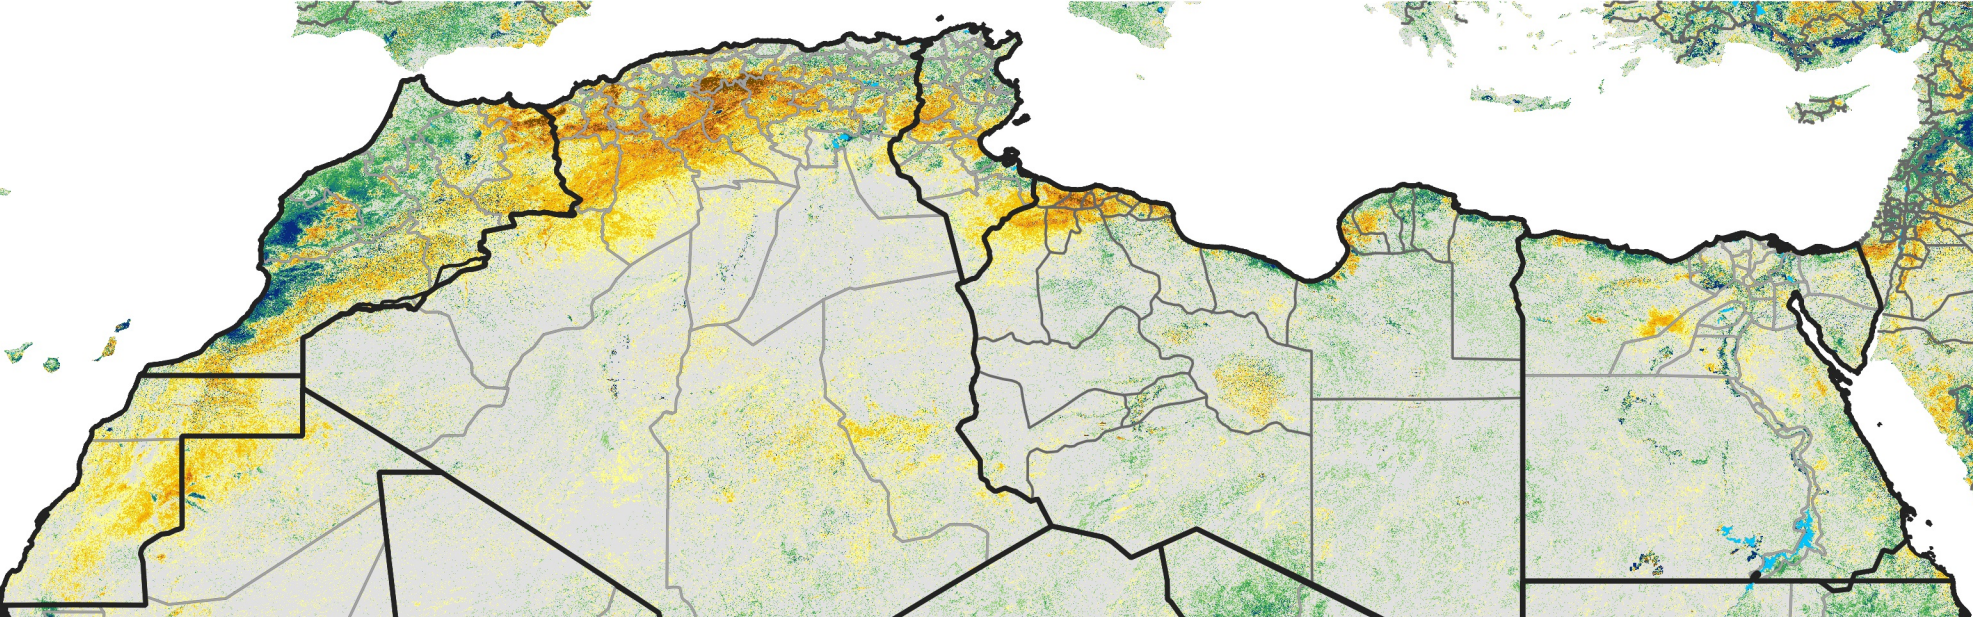

North Africa Percent of Mean NDVI

2021 / Mean (2012 - 2021)
Period 14 / Mar 01 - 10, 2021

Percent of Normal