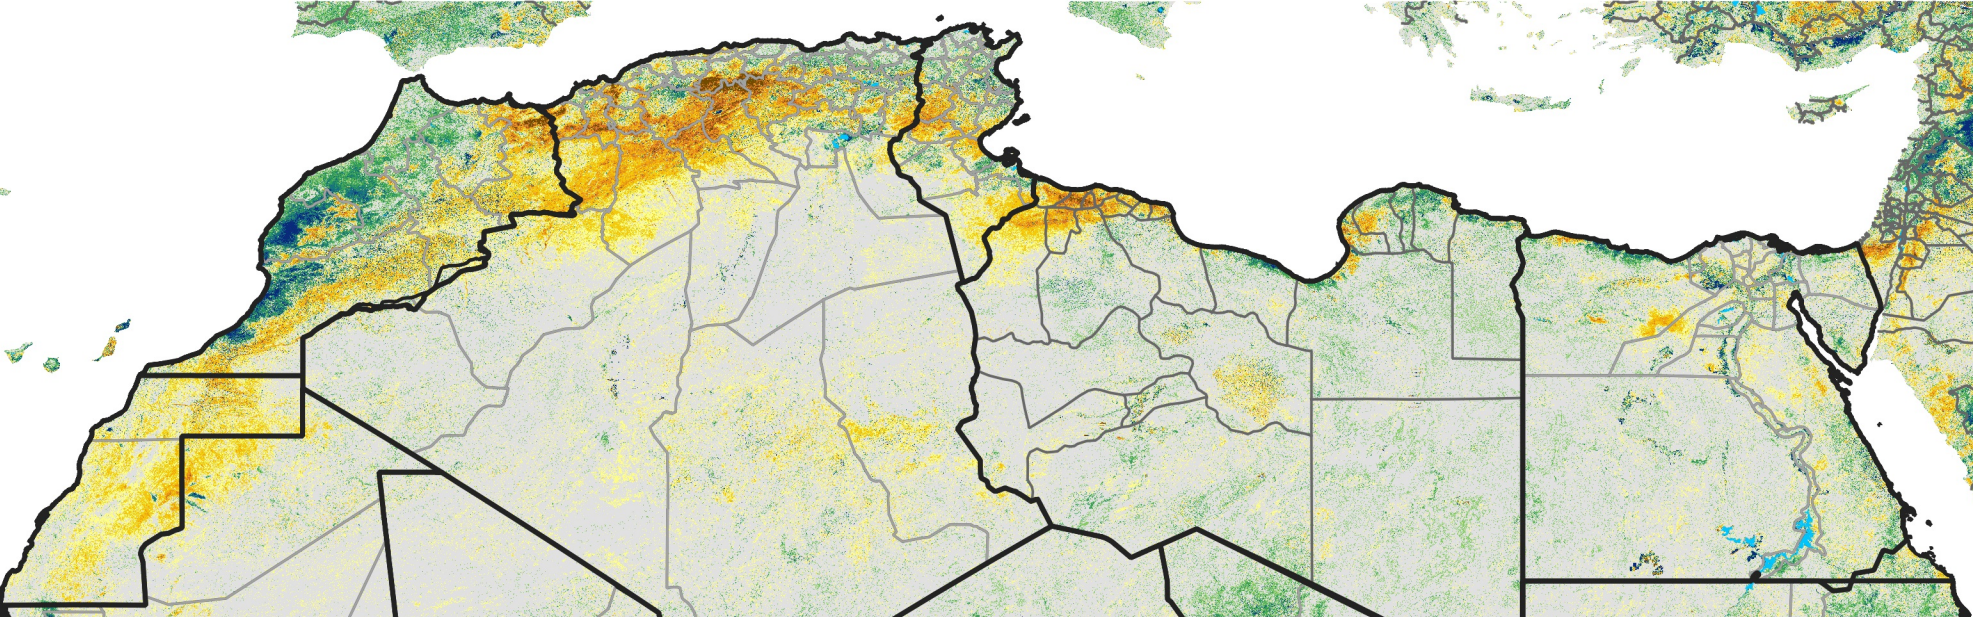

North Africa Percent of Mean NDVI

2021 / Mean (2012 - 2021)
Period 15 / Mar 06 - 15, 2021

Percent of Normal