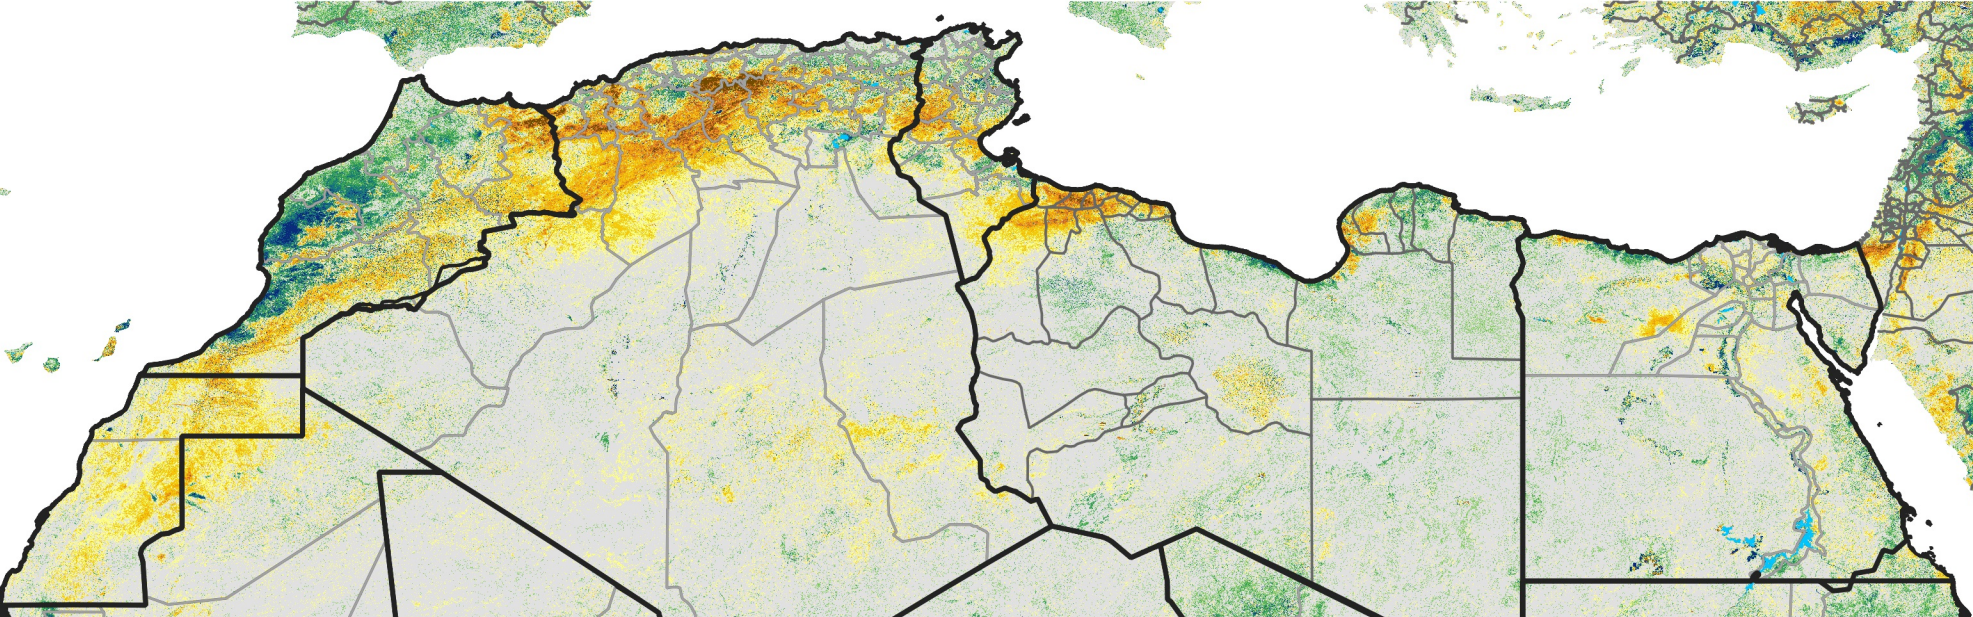

# North Africa Percent of Mean NDVI

2021 / Mean (2012 - 2021)  
Period 16 / Mar 11 - 20, 2021