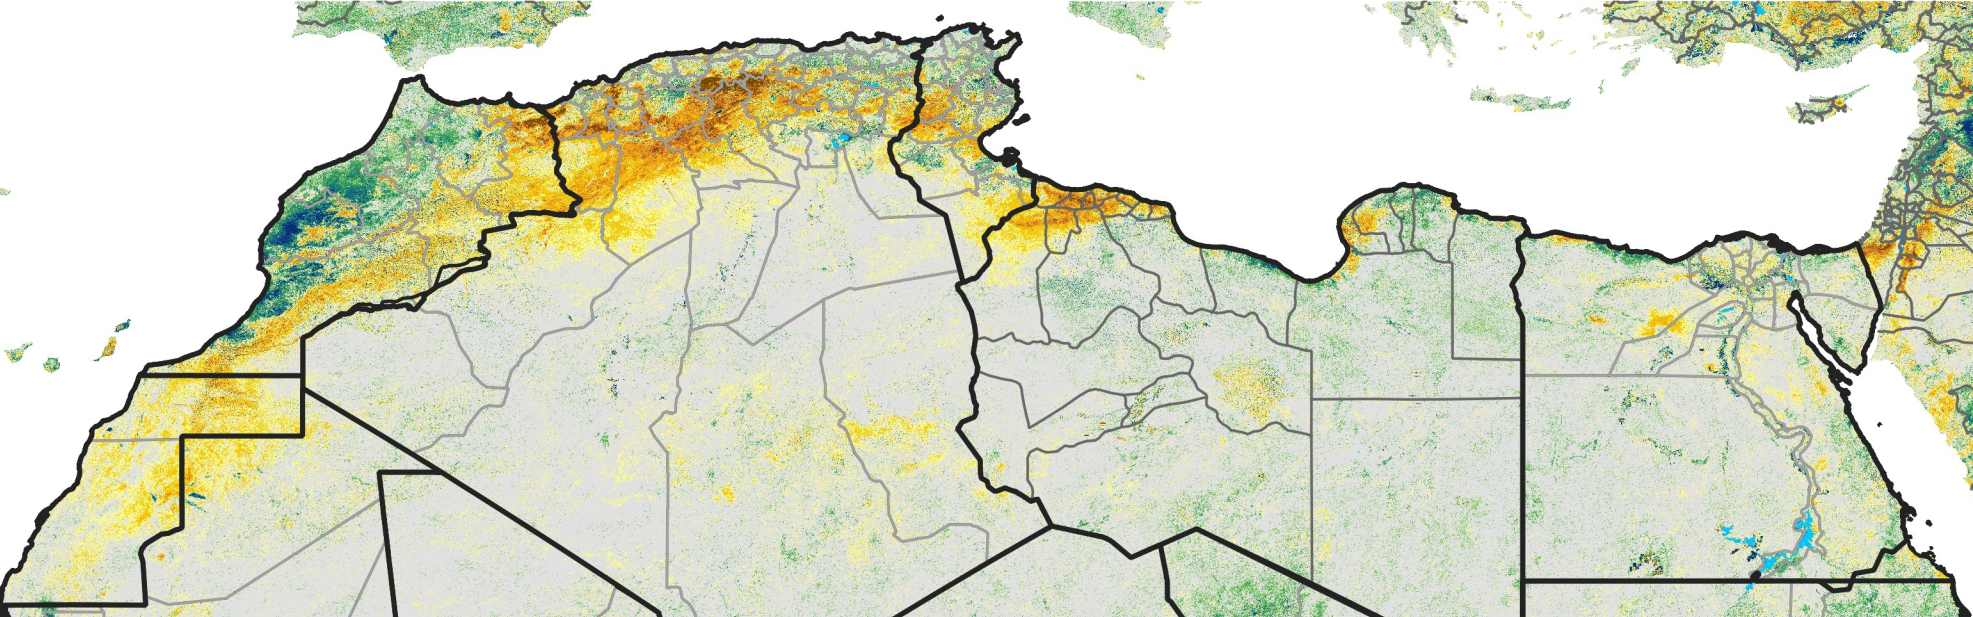

# North Africa Percent of Mean NDVI

2021 / Mean (2012 - 2021)  
Period 17 / Mar 16 - 25, 2021