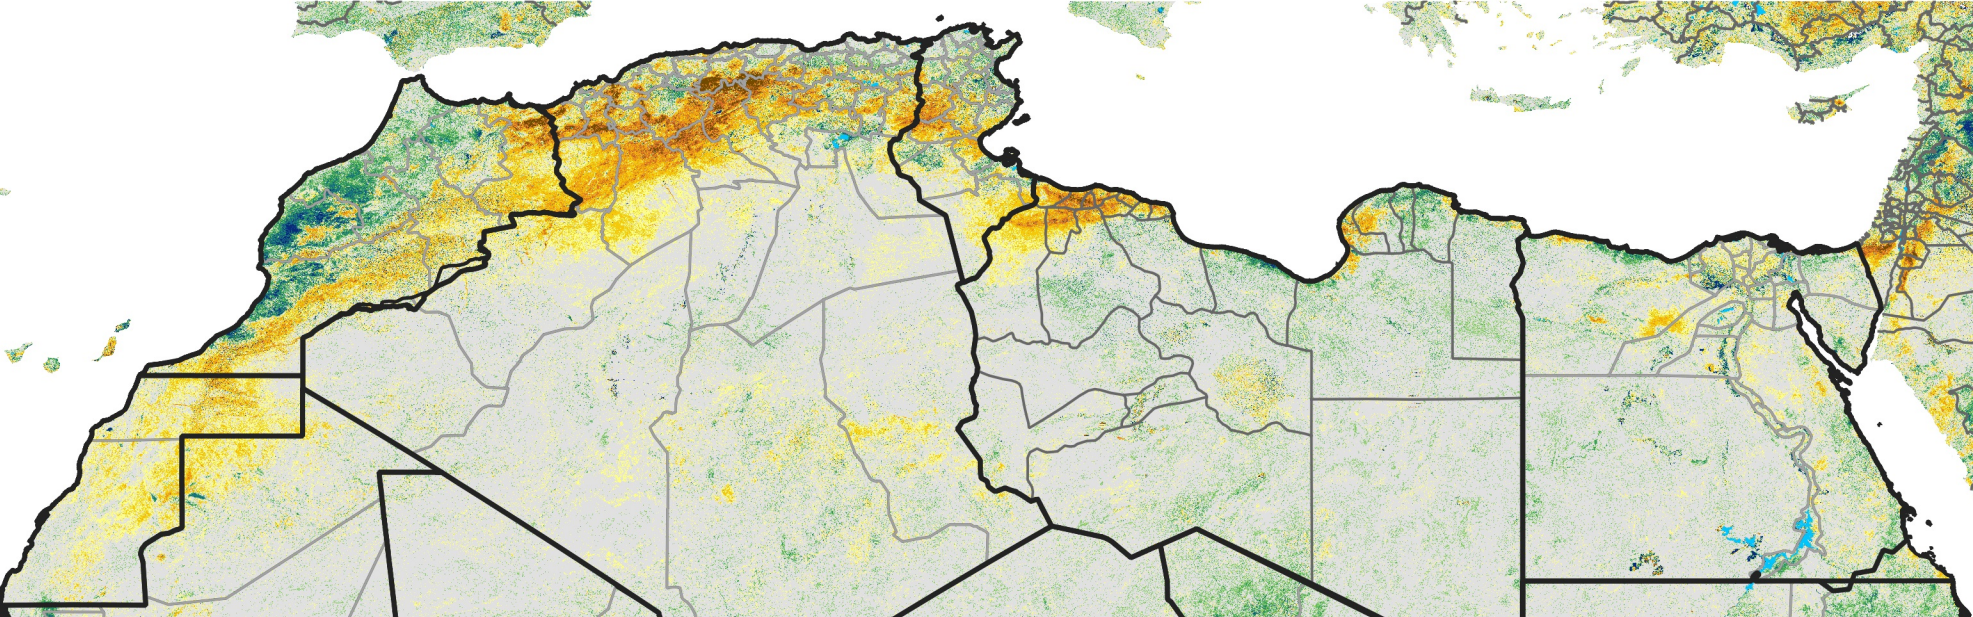

North Africa Percent of Mean NDVI

2021 / Mean (2012 - 2021)
Period 18 / Mar 21 - 31, 2021

Percent of Normal