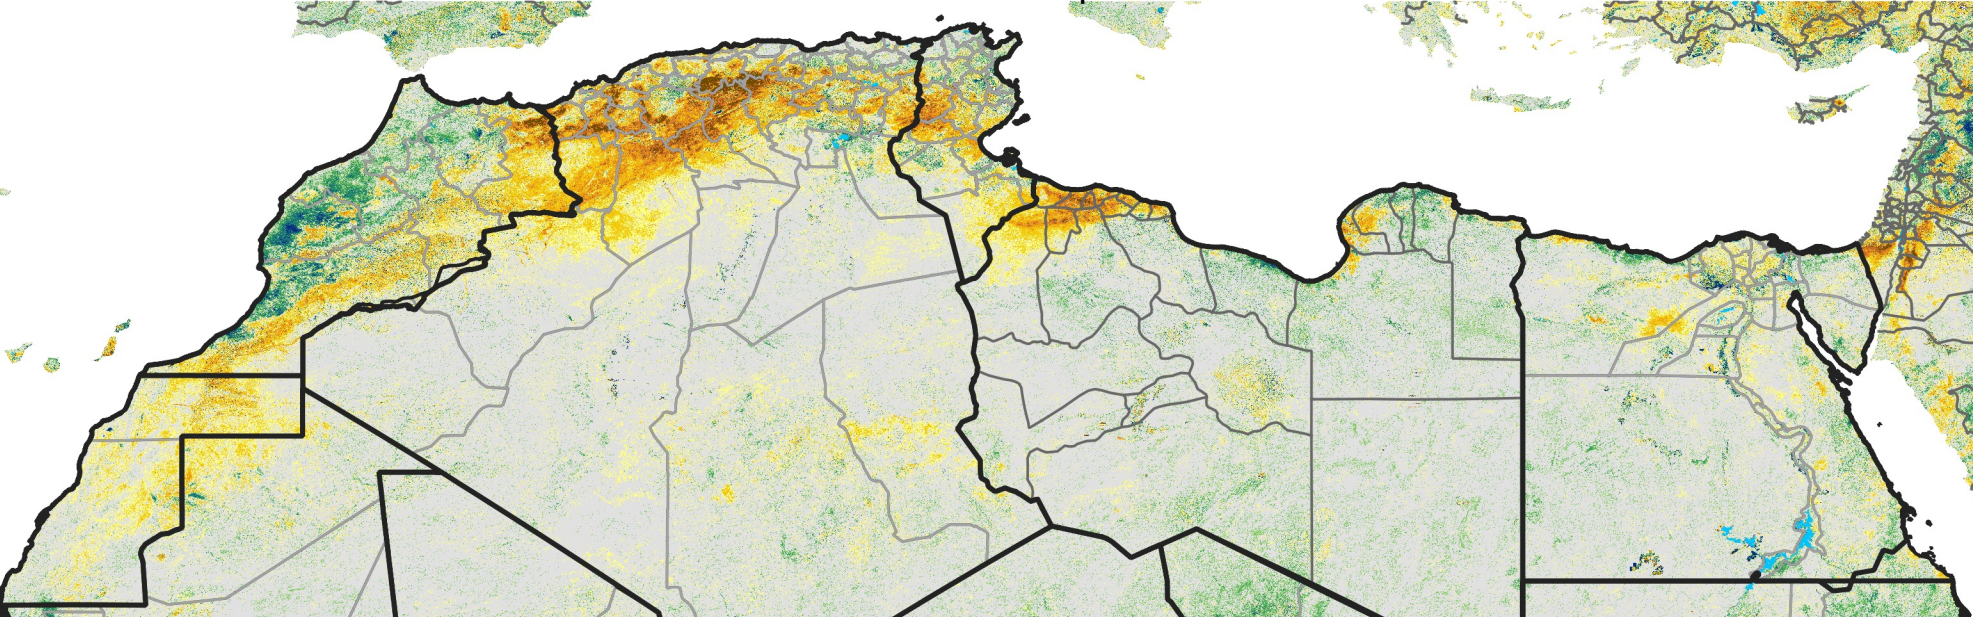

North Africa Percent of Mean NDVI

2021 / Mean (2012 - 2021)
Period 19 / Mar 26 - Apr 05, 2021

Percent of Normal