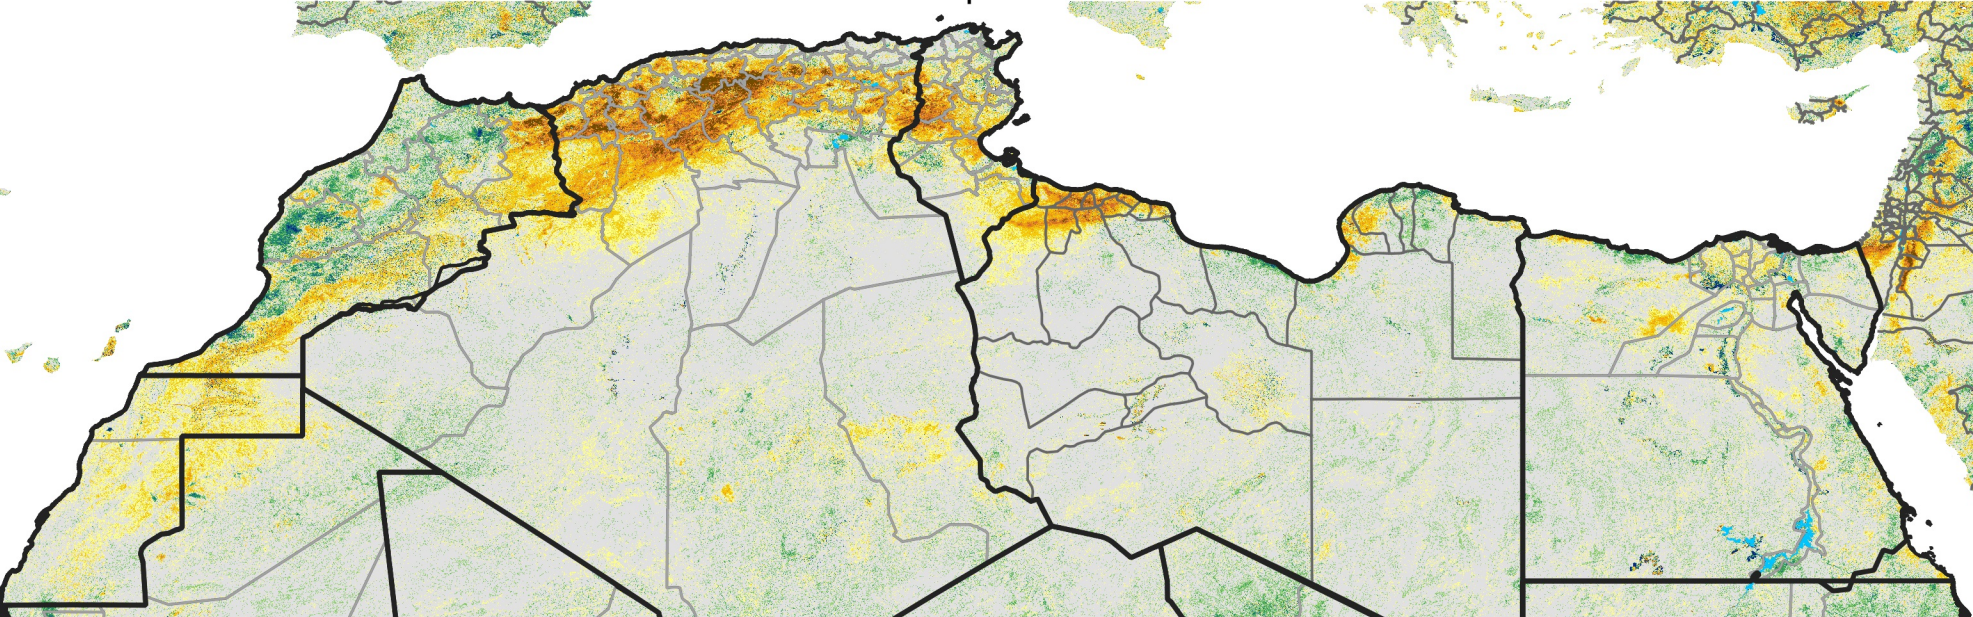

North Africa Percent of Mean NDVI

2021 / Mean (2012 - 2021)
Period 21 / Apr 06 - 15, 2021

Percent of Normal