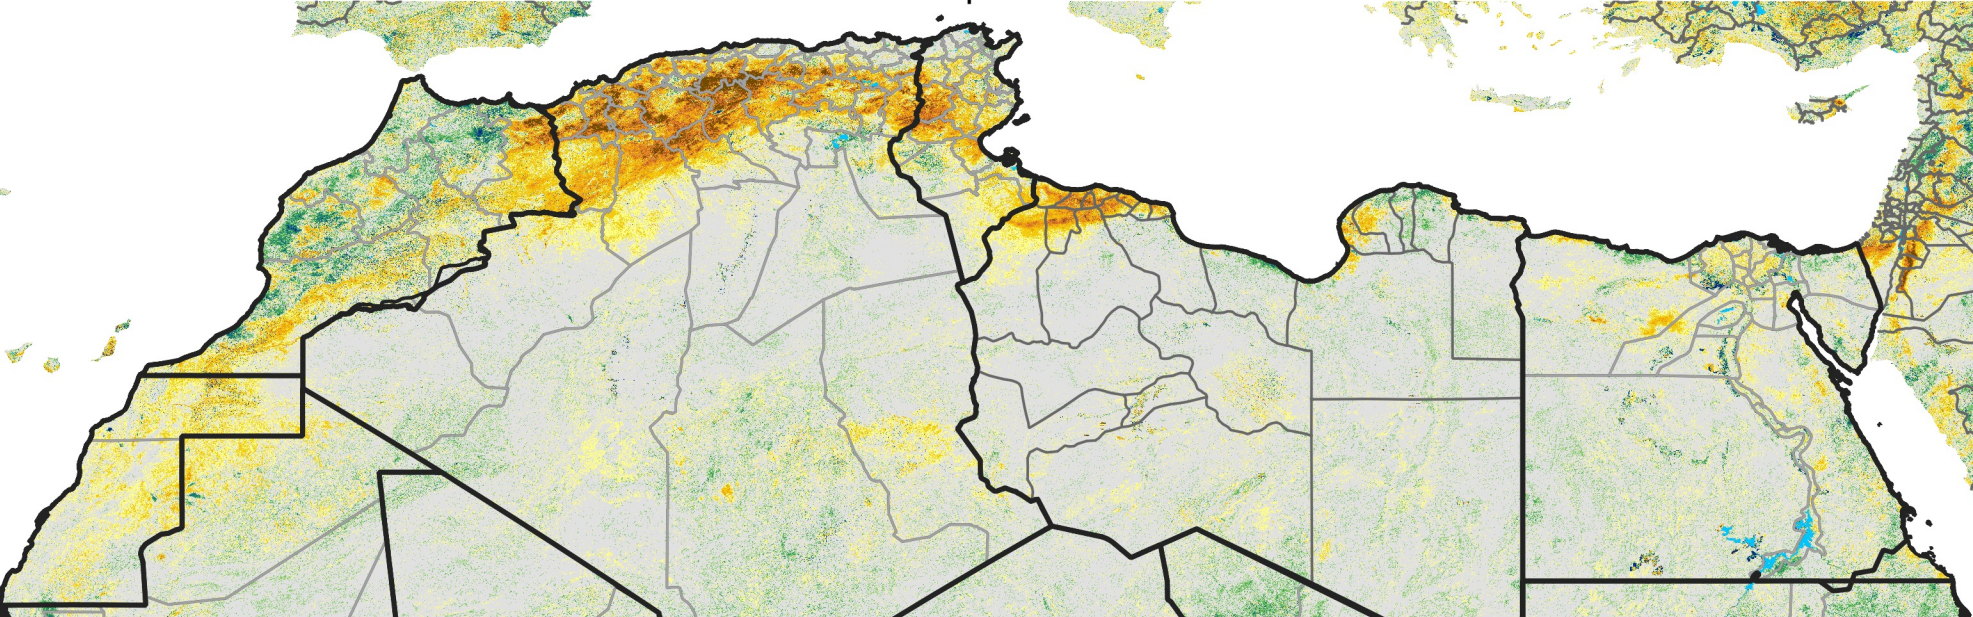

North Africa Percent of Mean NDVI

2021 / Mean (2012 - 2021)
Period 22 / Apr 11 - 20, 2021

Percent of Normal