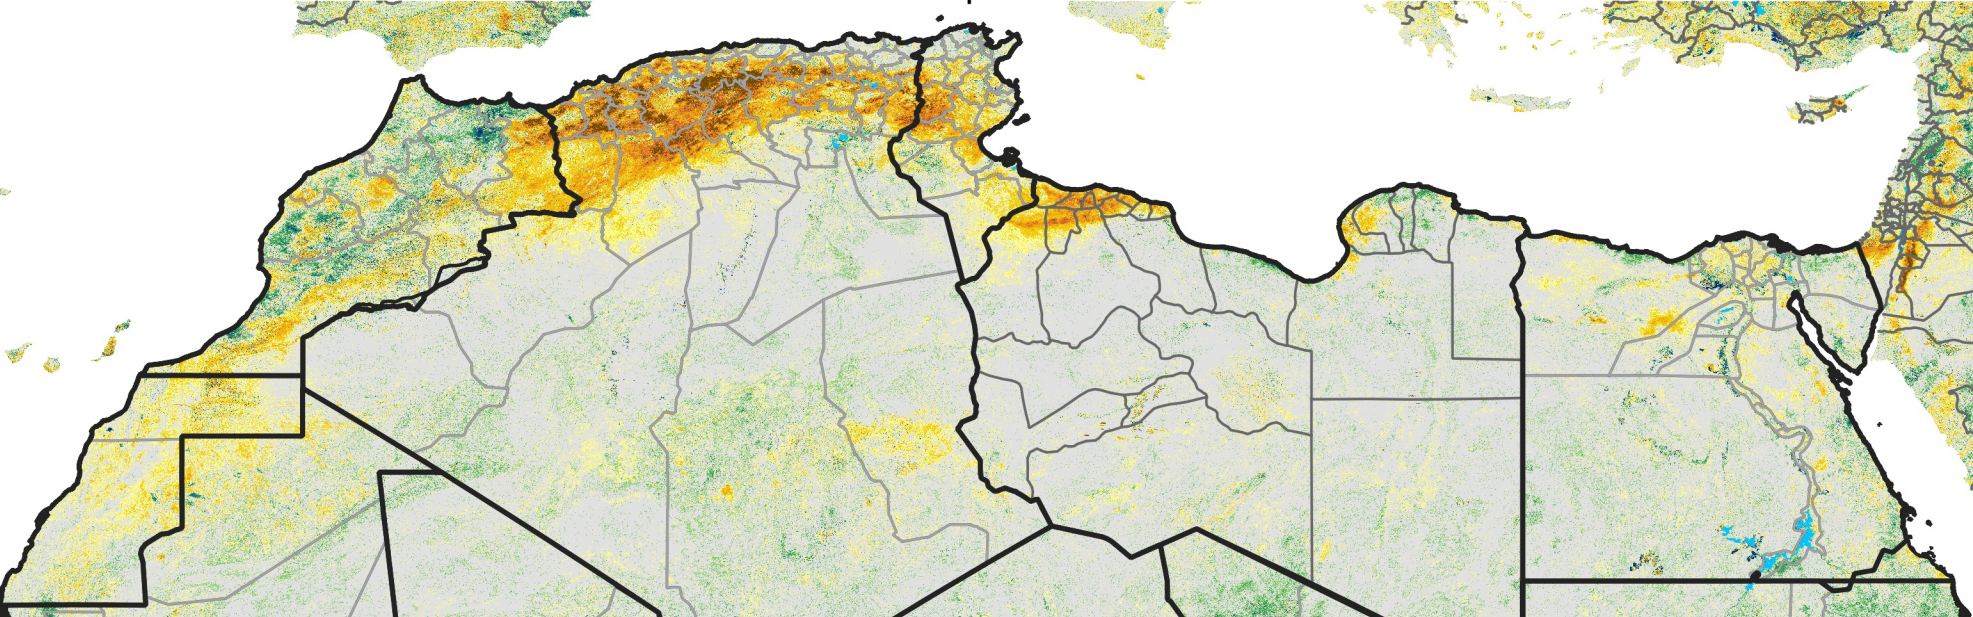

# North Africa Percent of Mean NDVI

2021 / Mean (2012 - 2021)  
Period 23 / Apr 16 - 25, 2021