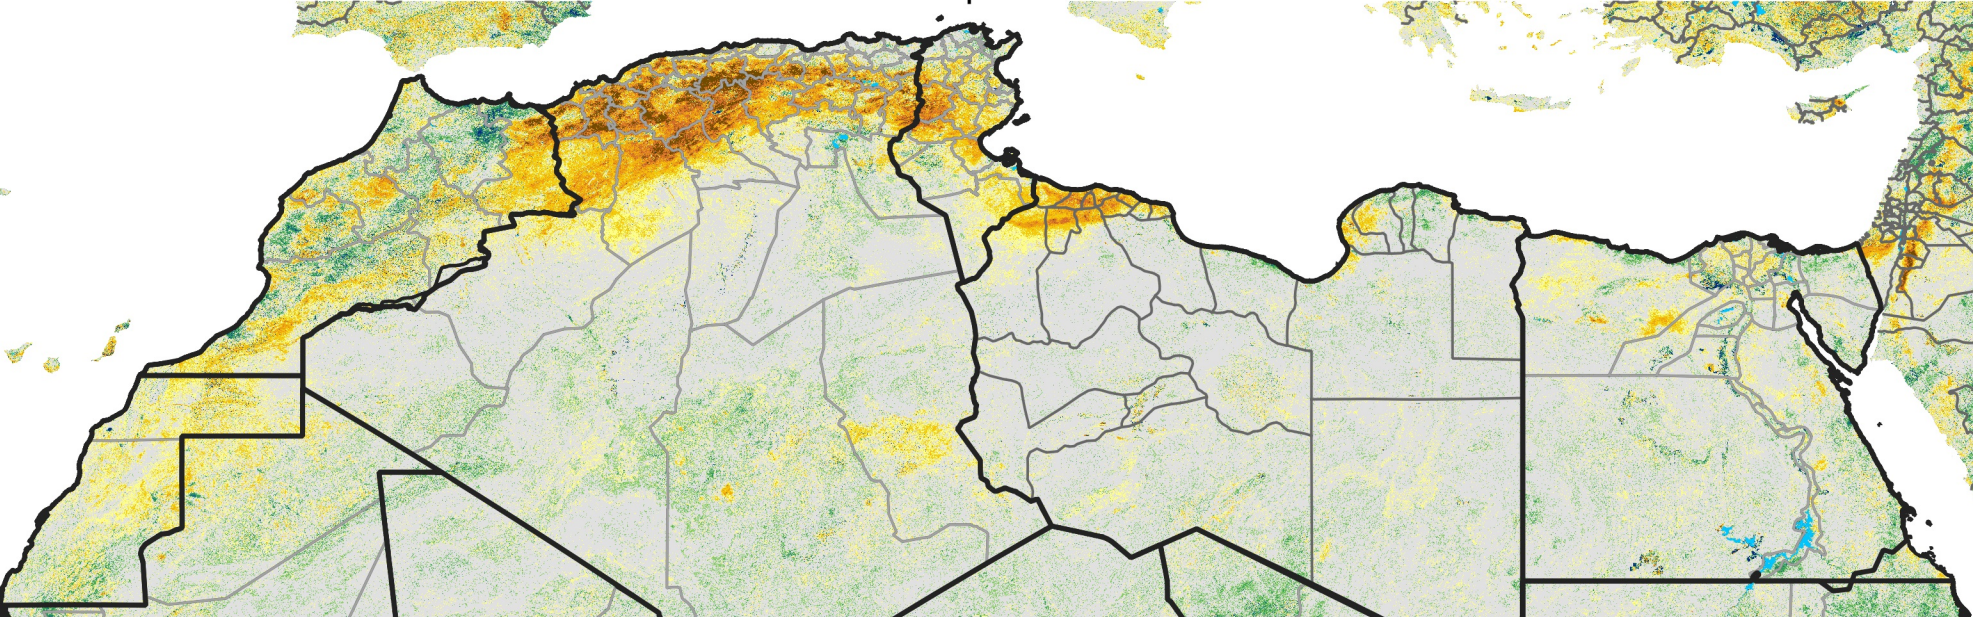

North Africa Percent of Mean NDVI

2021 / Mean (2012 - 2021)
Period 24 / Apr 21 - 30, 2021

Percent of Normal