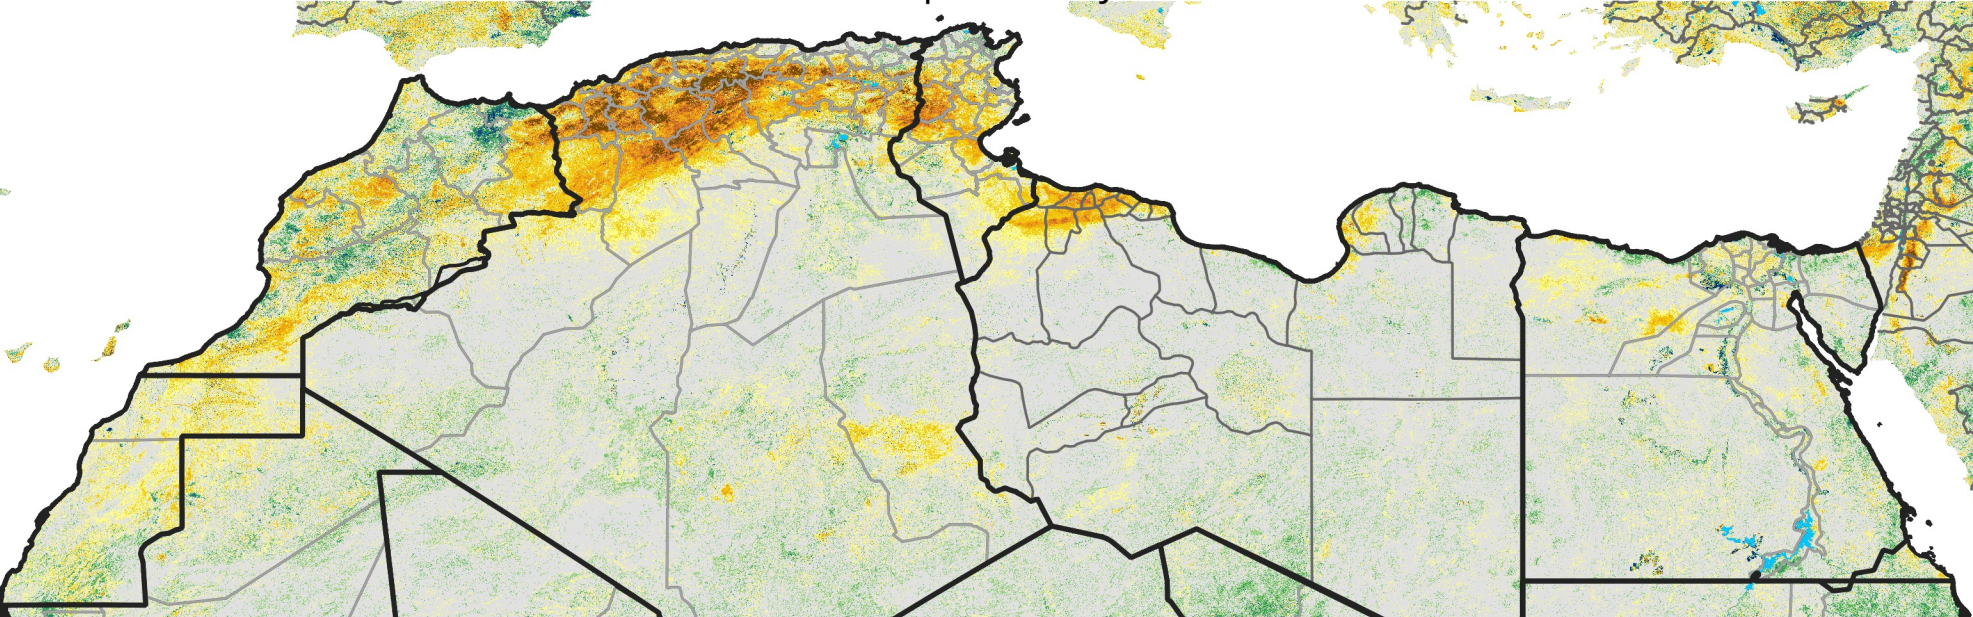

# North Africa Percent of Mean NDVI

2021 / Mean (2012 - 2021)  
Period 25 / Apr 26 - May 05, 2021