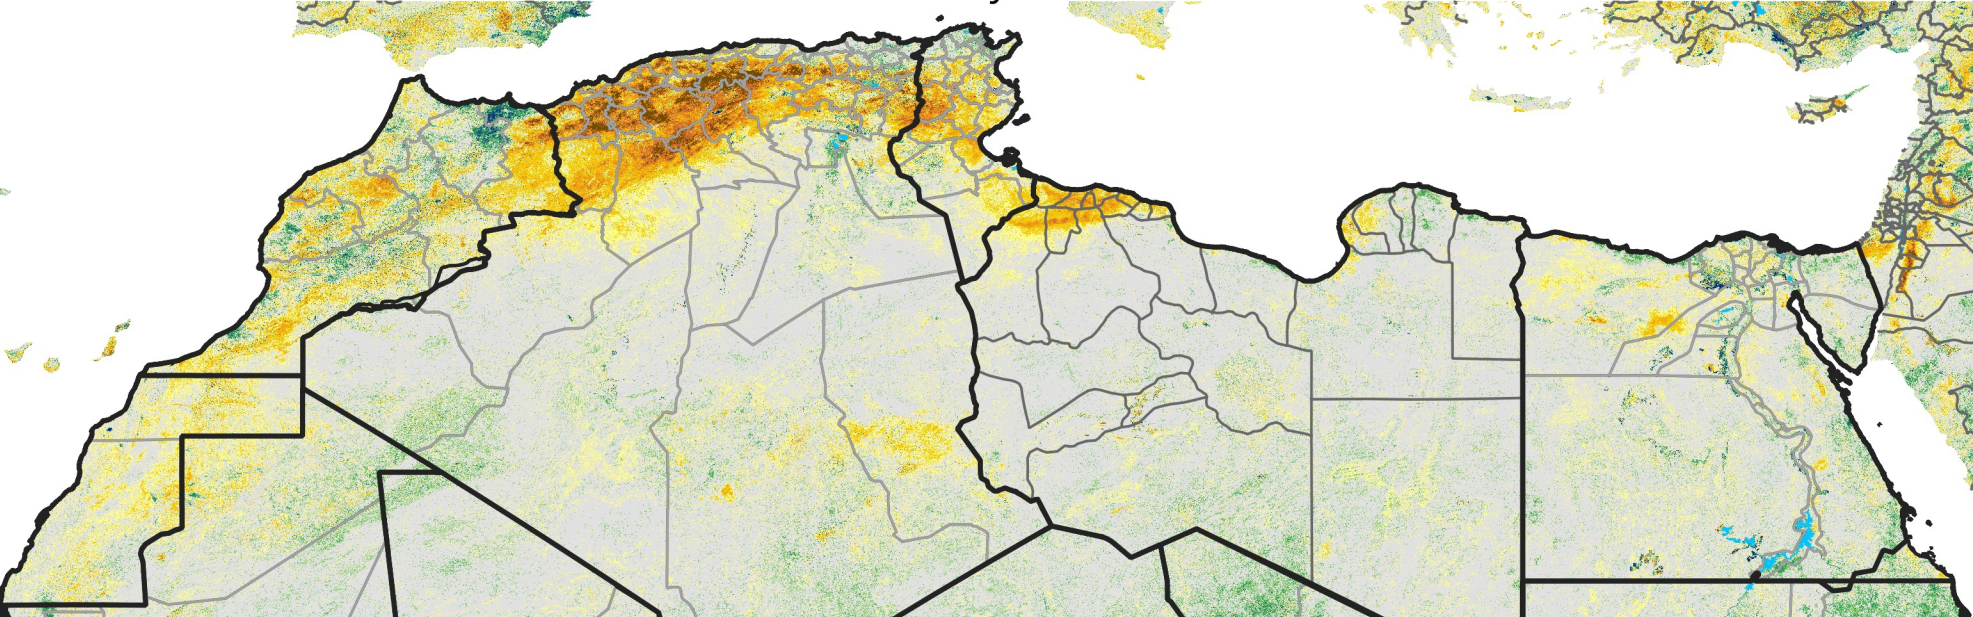

North Africa Percent of Mean NDVI

2021 / Mean (2012 - 2021)
Period 26 / May 01 - 10, 2021

Percent of Normal