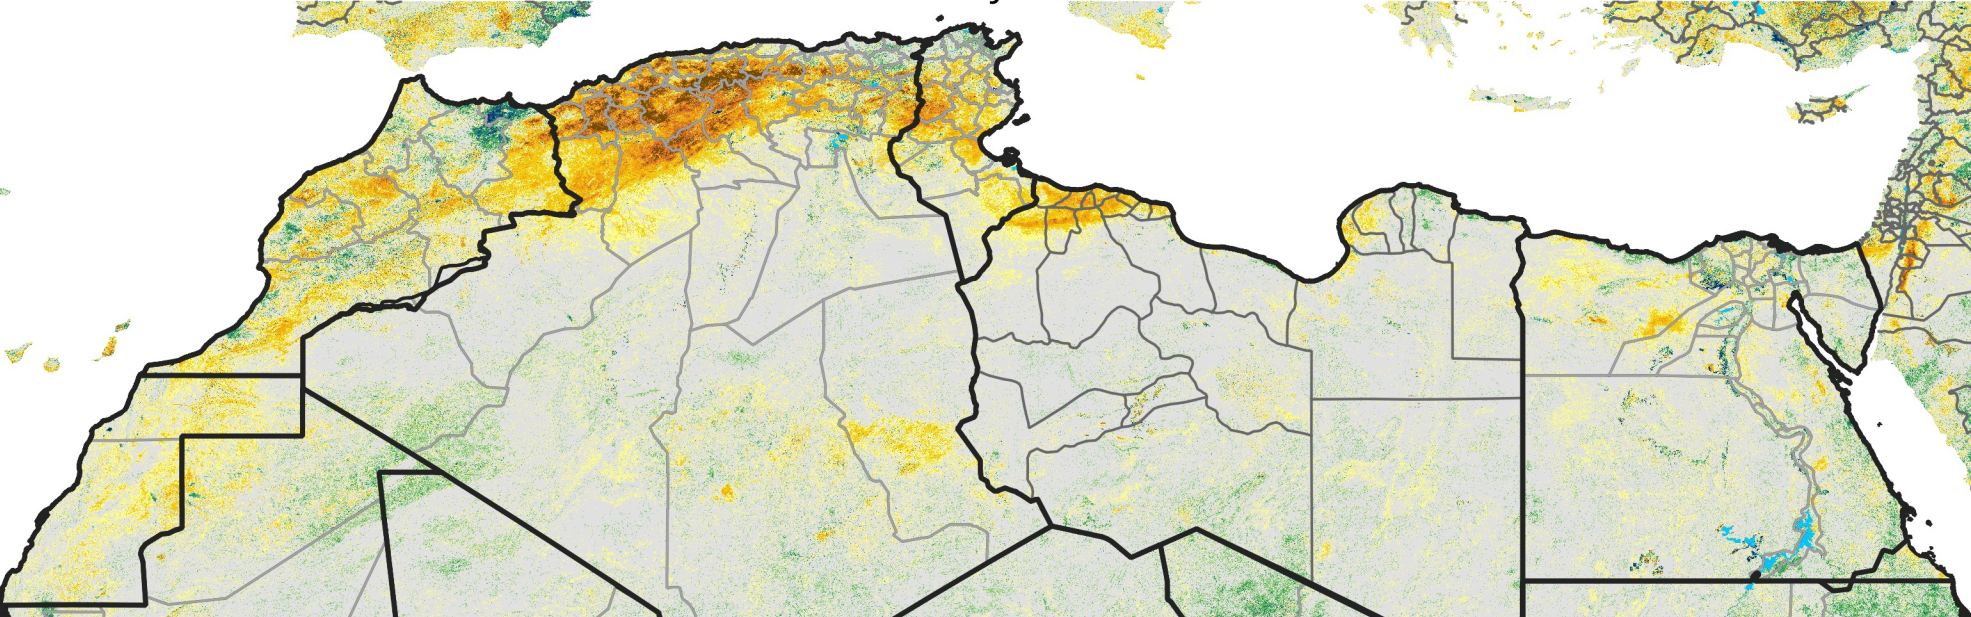

North Africa Percent of Mean NDVI

2021 / Mean (2012 - 2021)
Period 27 / May 06 - 15, 2021

Percent of Normal