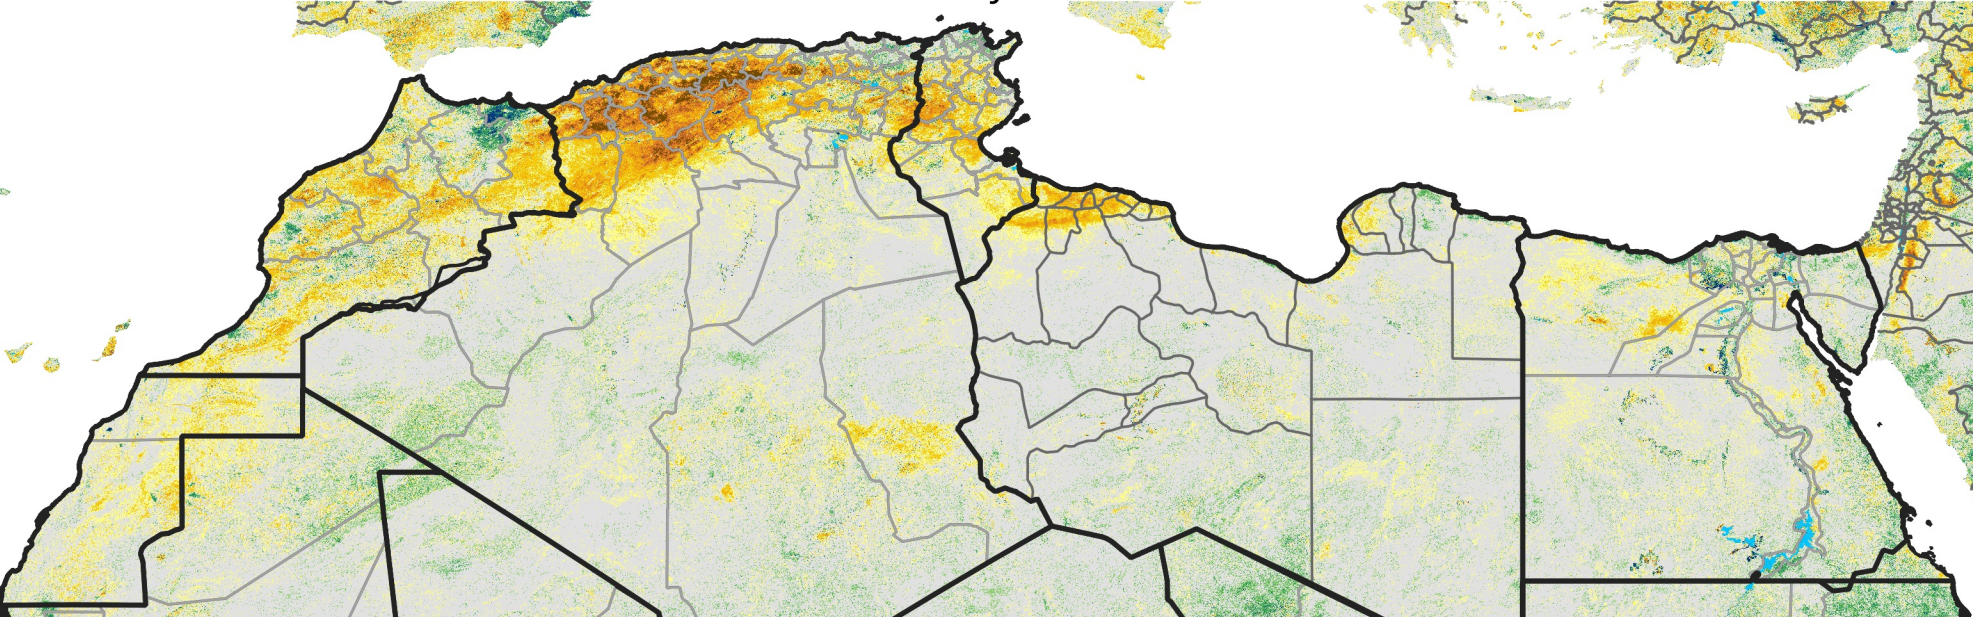

North Africa Percent of Mean NDVI

2021 / Mean (2012 - 2021)
Period 28 / May 11 - 20, 2021

Percent of Normal