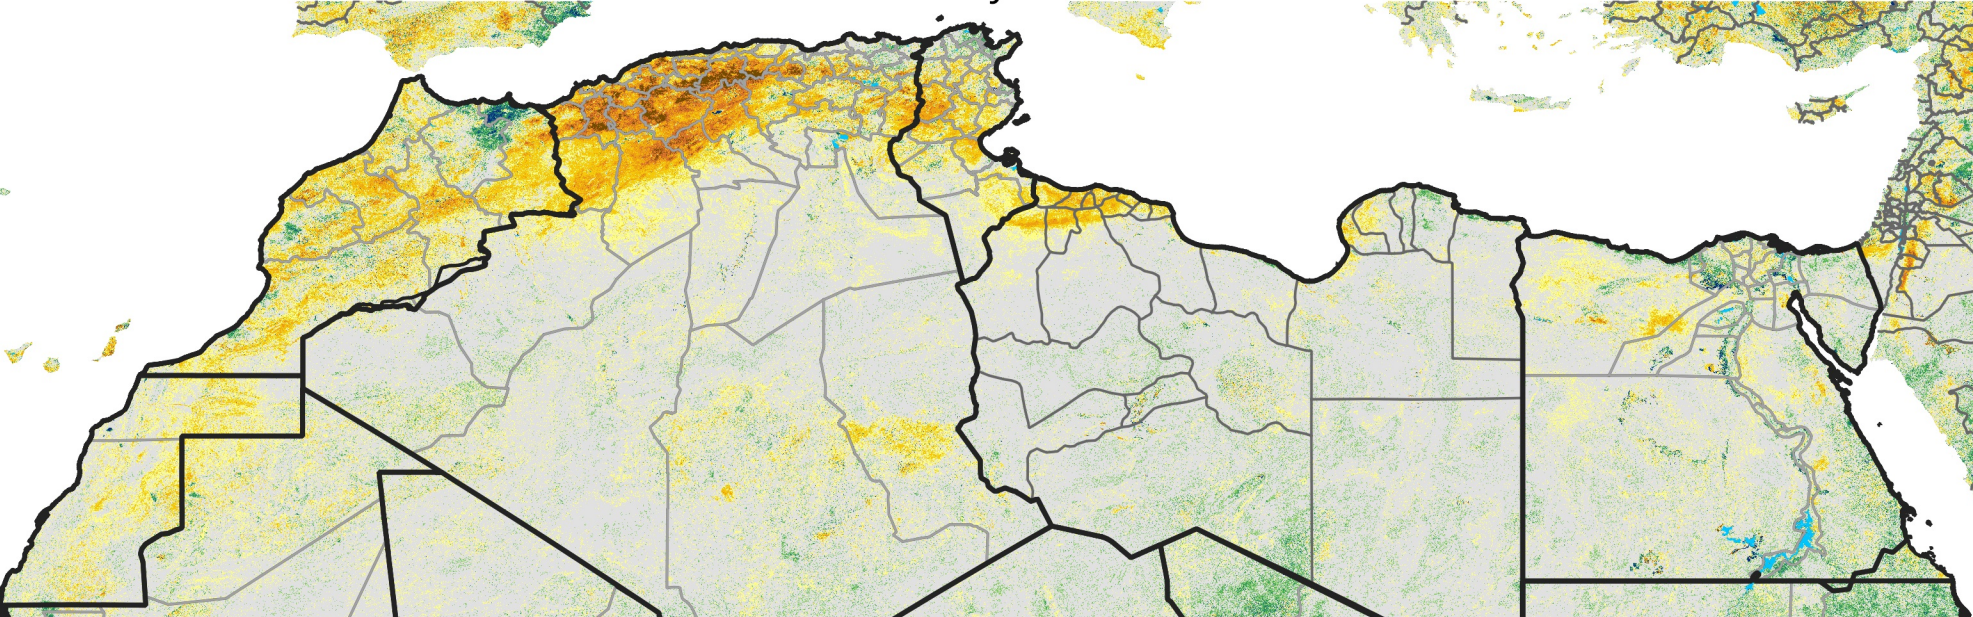

North Africa Percent of Mean NDVI

2021 / Mean (2012 - 2021)
Period 29 / May 16 - 25, 2021

Percent of Normal