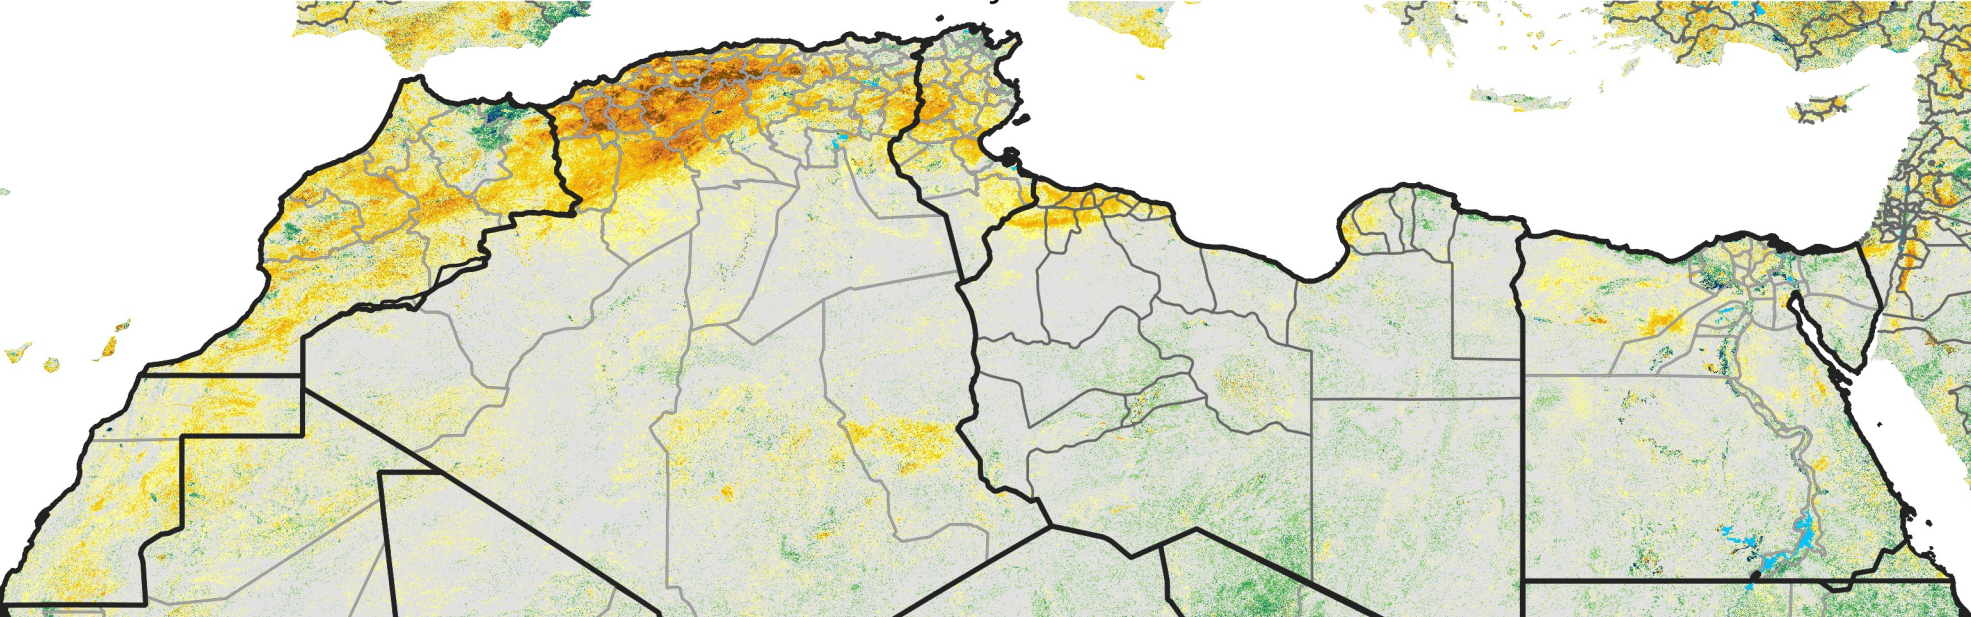

# North Africa Percent of Mean NDVI

2021 / Mean (2012 - 2021)  
Period 30 / May 21 - 31, 2021