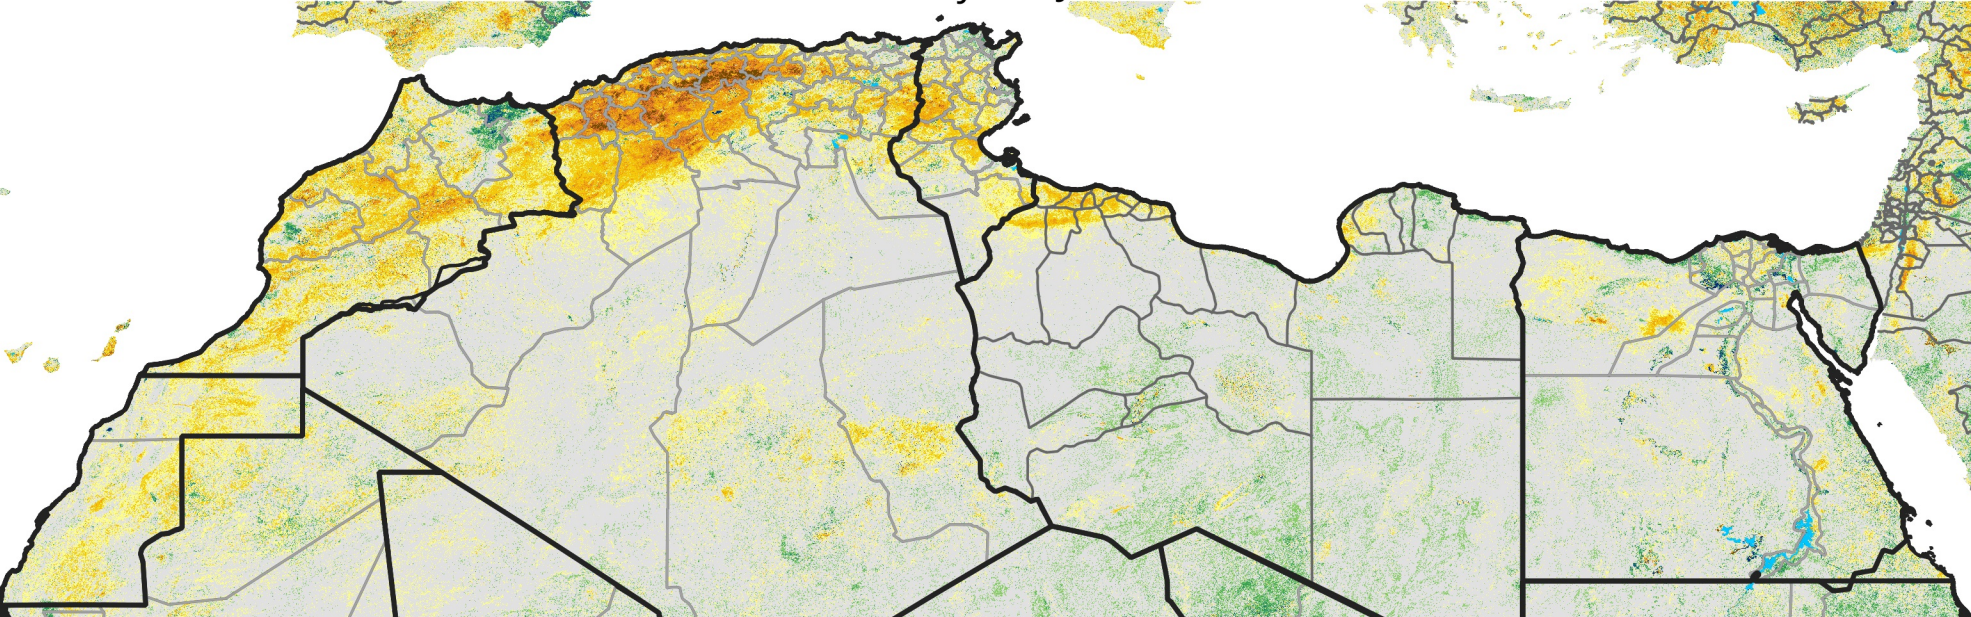

North Africa Percent of Mean NDVI

2021 / Mean (2012 - 2021)
Period 31 / May 26 - Jun 05, 2021

Percent of Normal