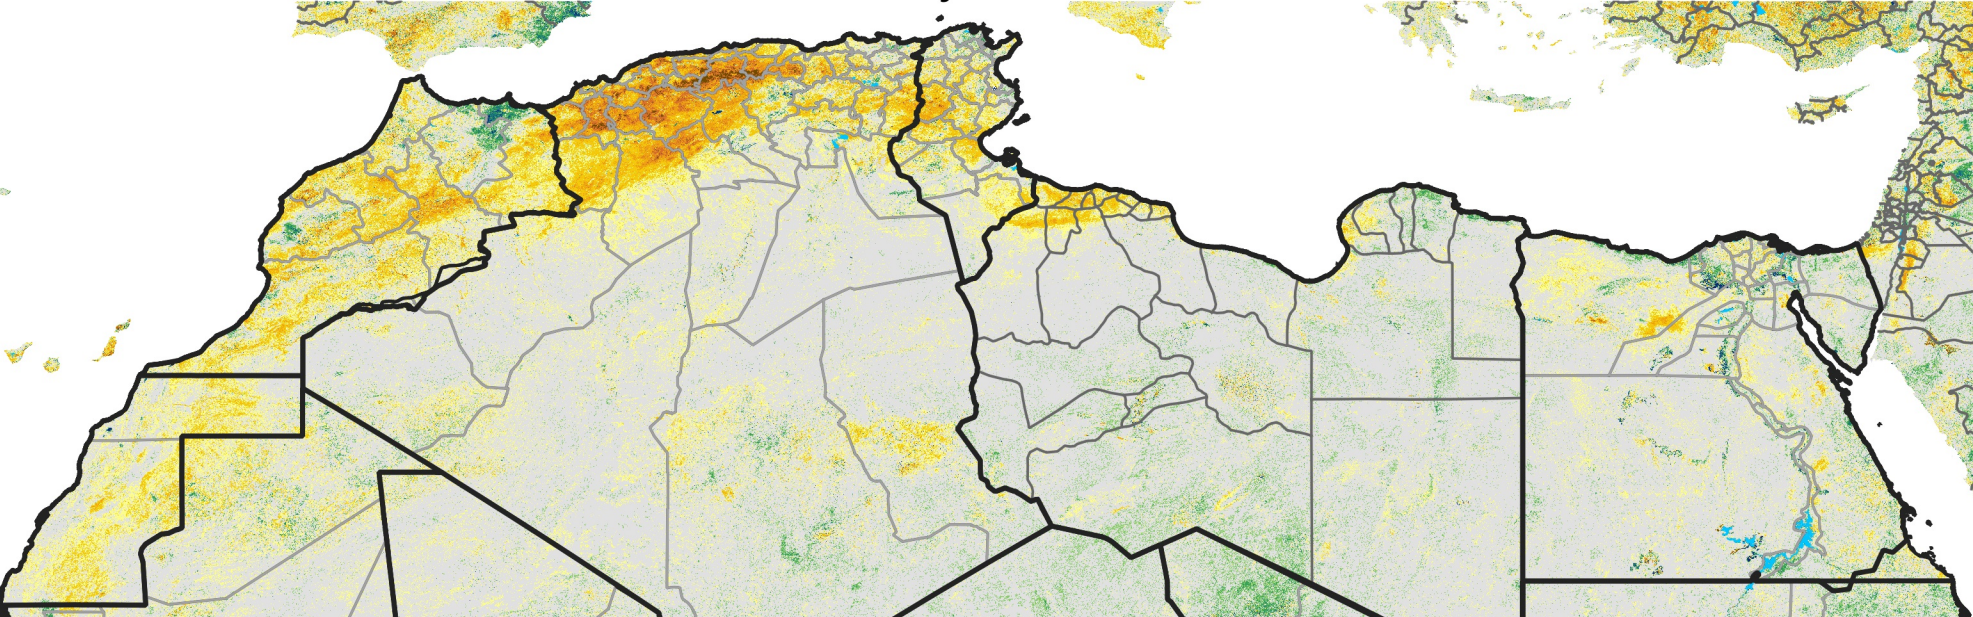

North Africa Percent of Mean NDVI

2021 / Mean (2012 - 2021)

Period 32 / Jun 01 - 10, 2021

Percent of Normal