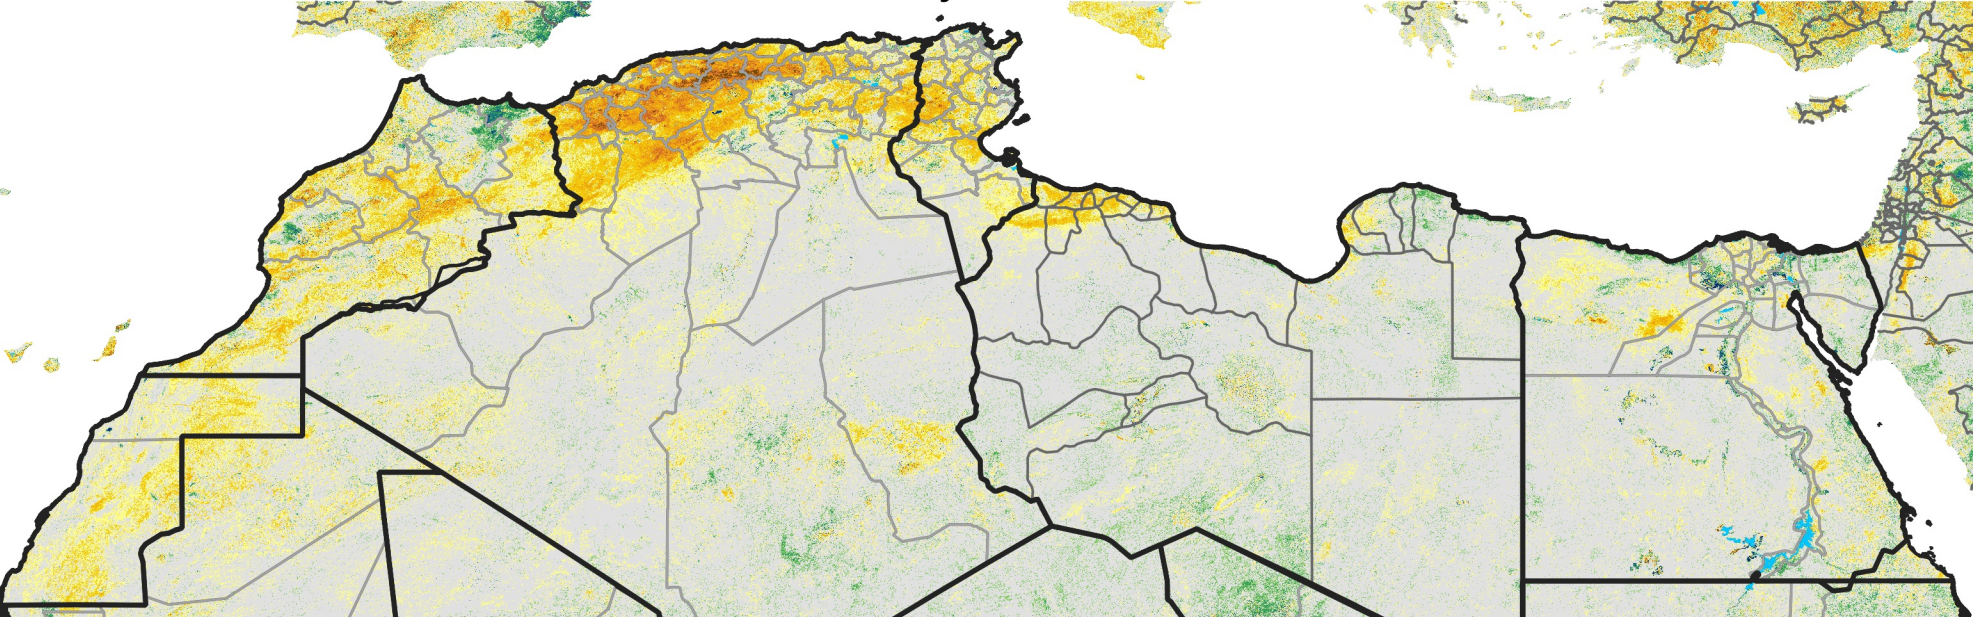

North Africa Percent of Mean NDVI

2021 / Mean (2012 - 2021)
Period 33 / Jun 06 - 15, 2021

Percent of Normal