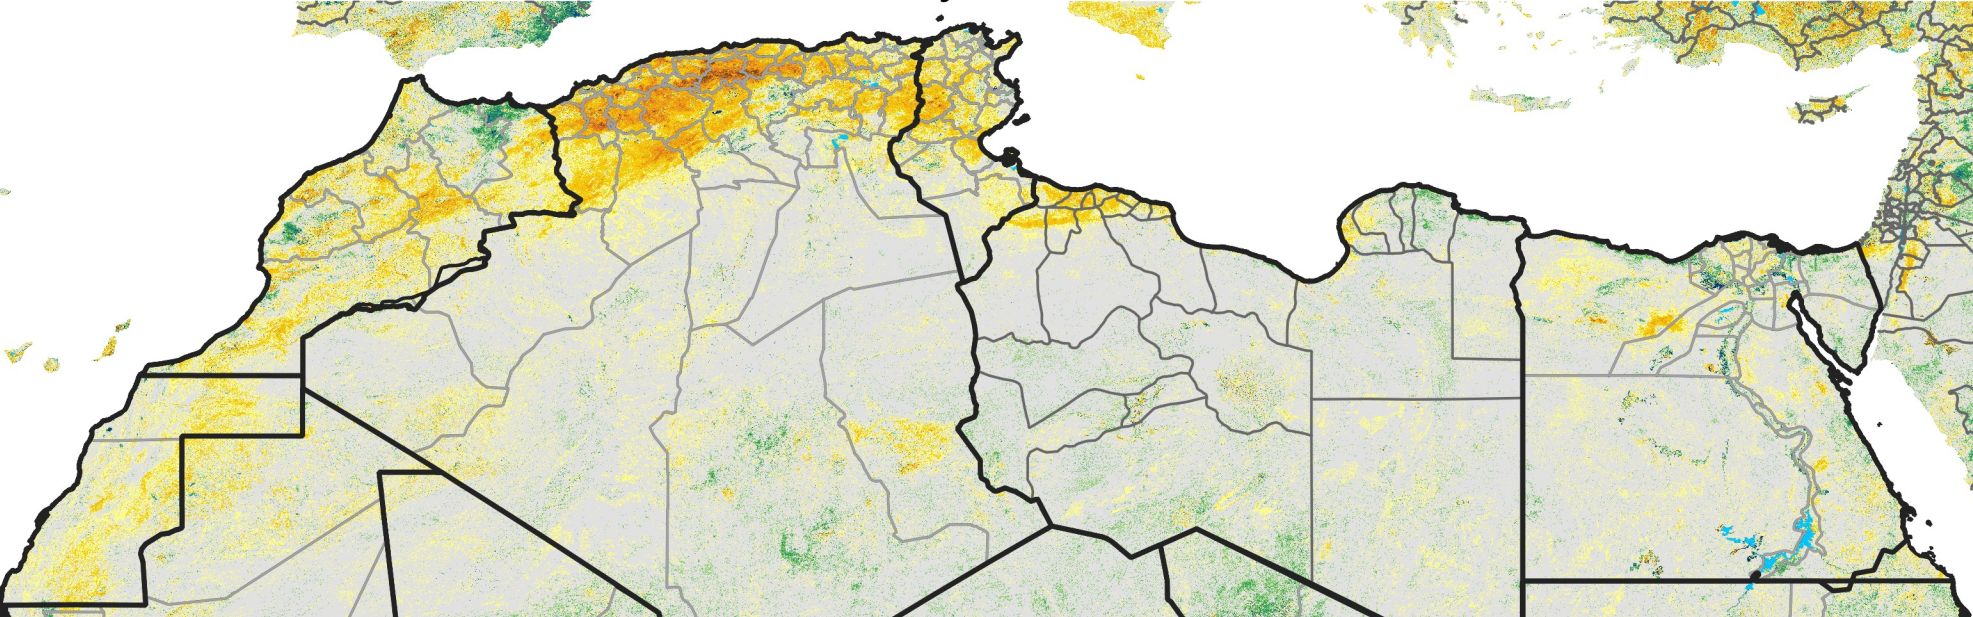

North Africa Percent of Mean NDVI

2021 / Mean (2012 - 2021)

Period 34 / Jun 11 - 20, 2021

Percent of Normal