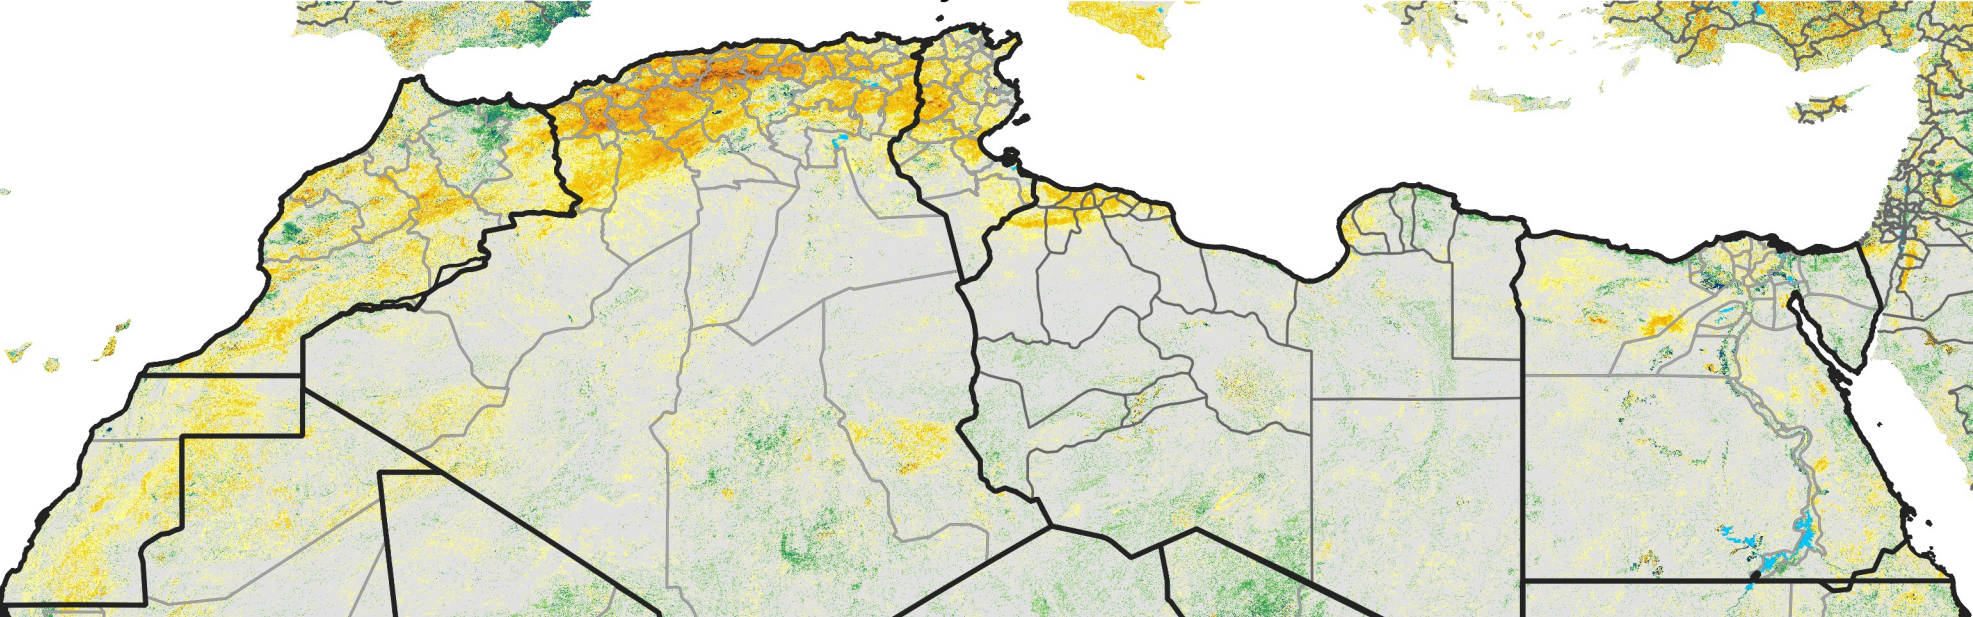

# North Africa Percent of Mean NDVI

2021 / Mean (2012 - 2021)  
Period 35 / Jun 16 - 25, 2021