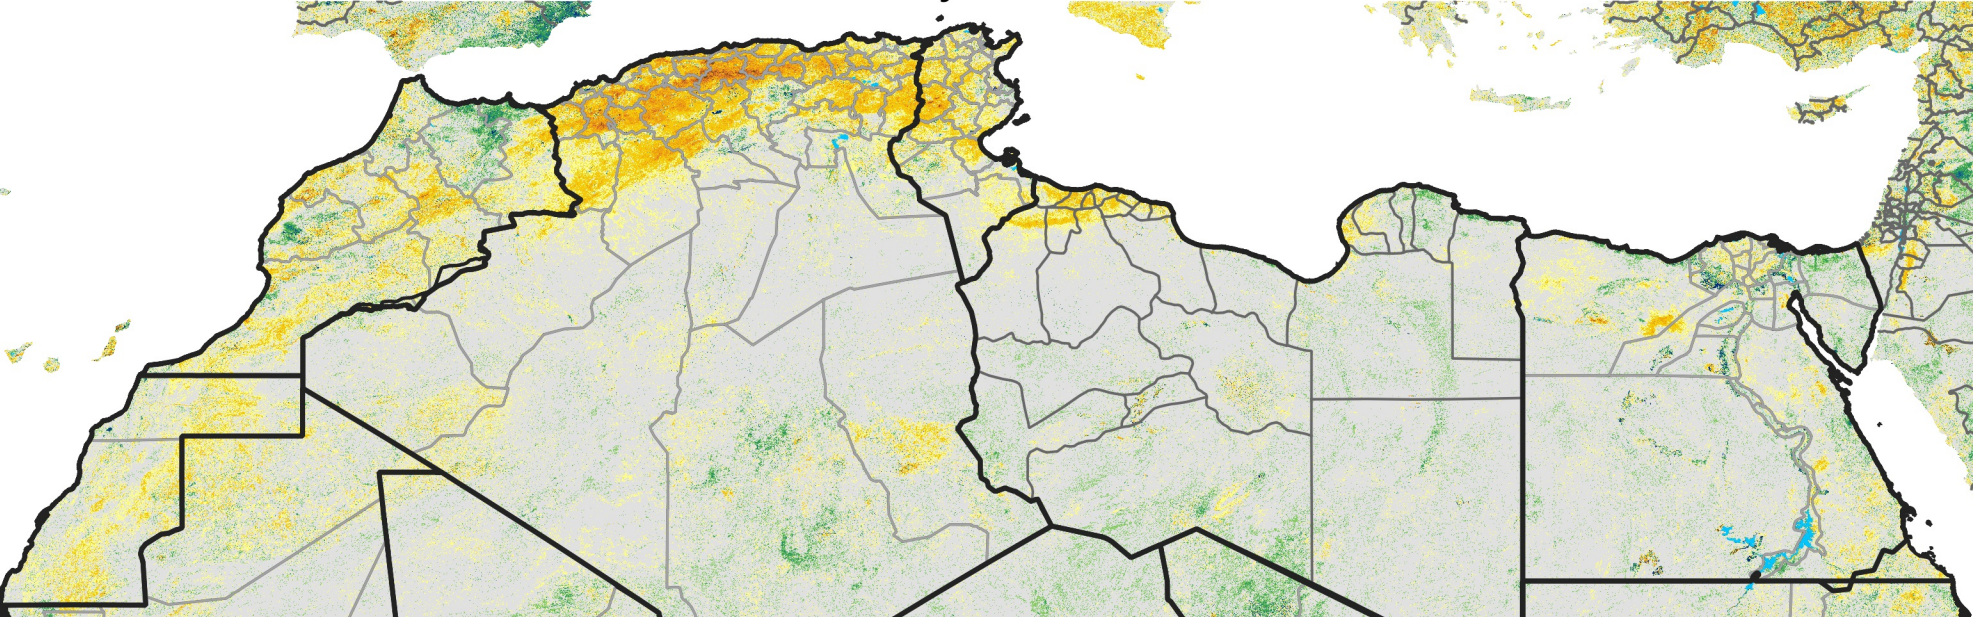

North Africa Percent of Mean NDVI

2021 / Mean (2012 - 2021)

Period 36 / Jun 21 - 30, 2021

Percent of Normal