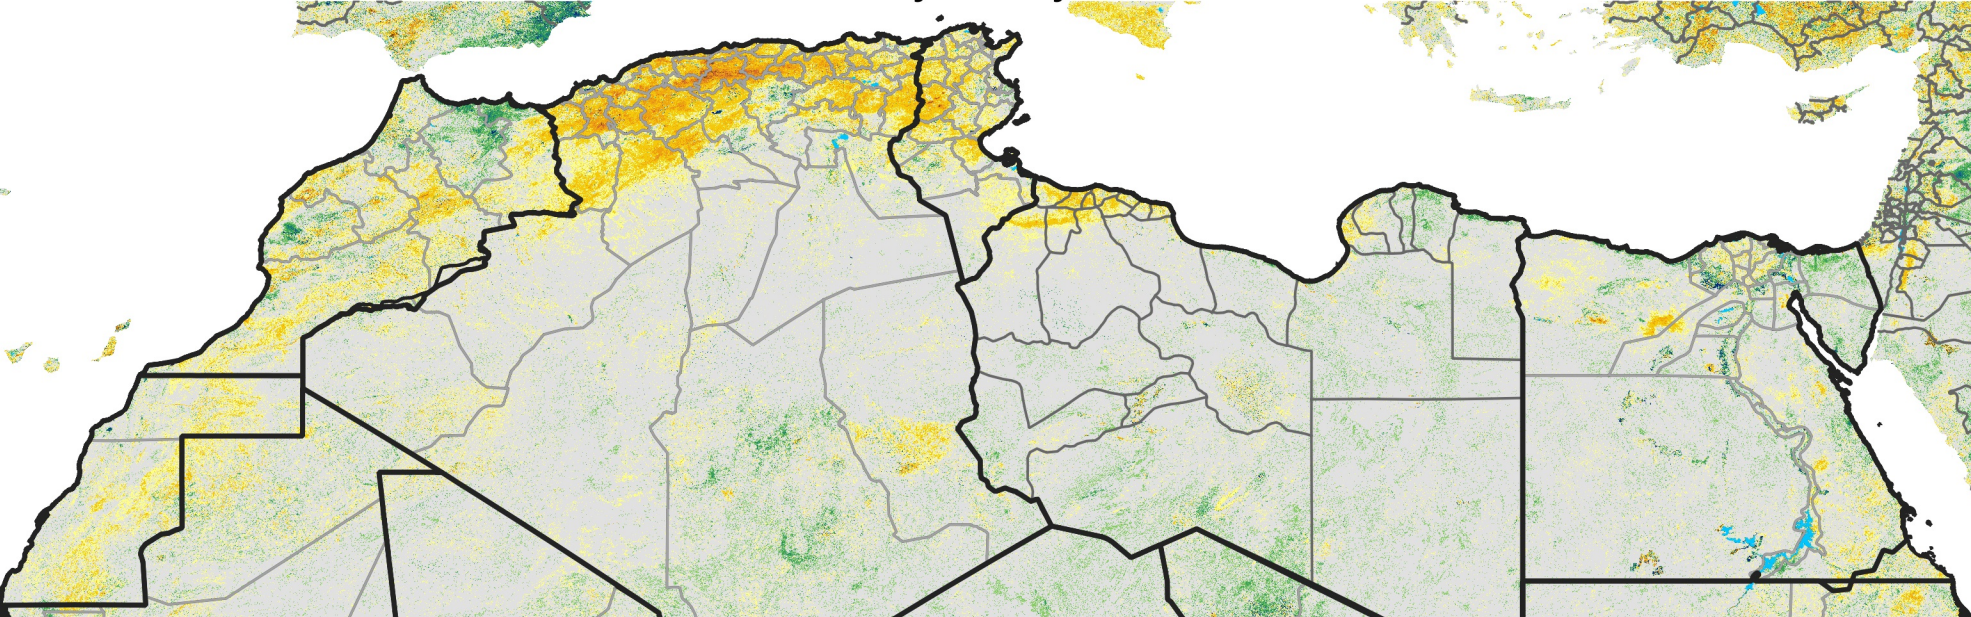

# North Africa Percent of Mean NDVI

2021 / Mean (2012 - 2021)  
Period 37 / Jun 26 - Jul 05, 2021