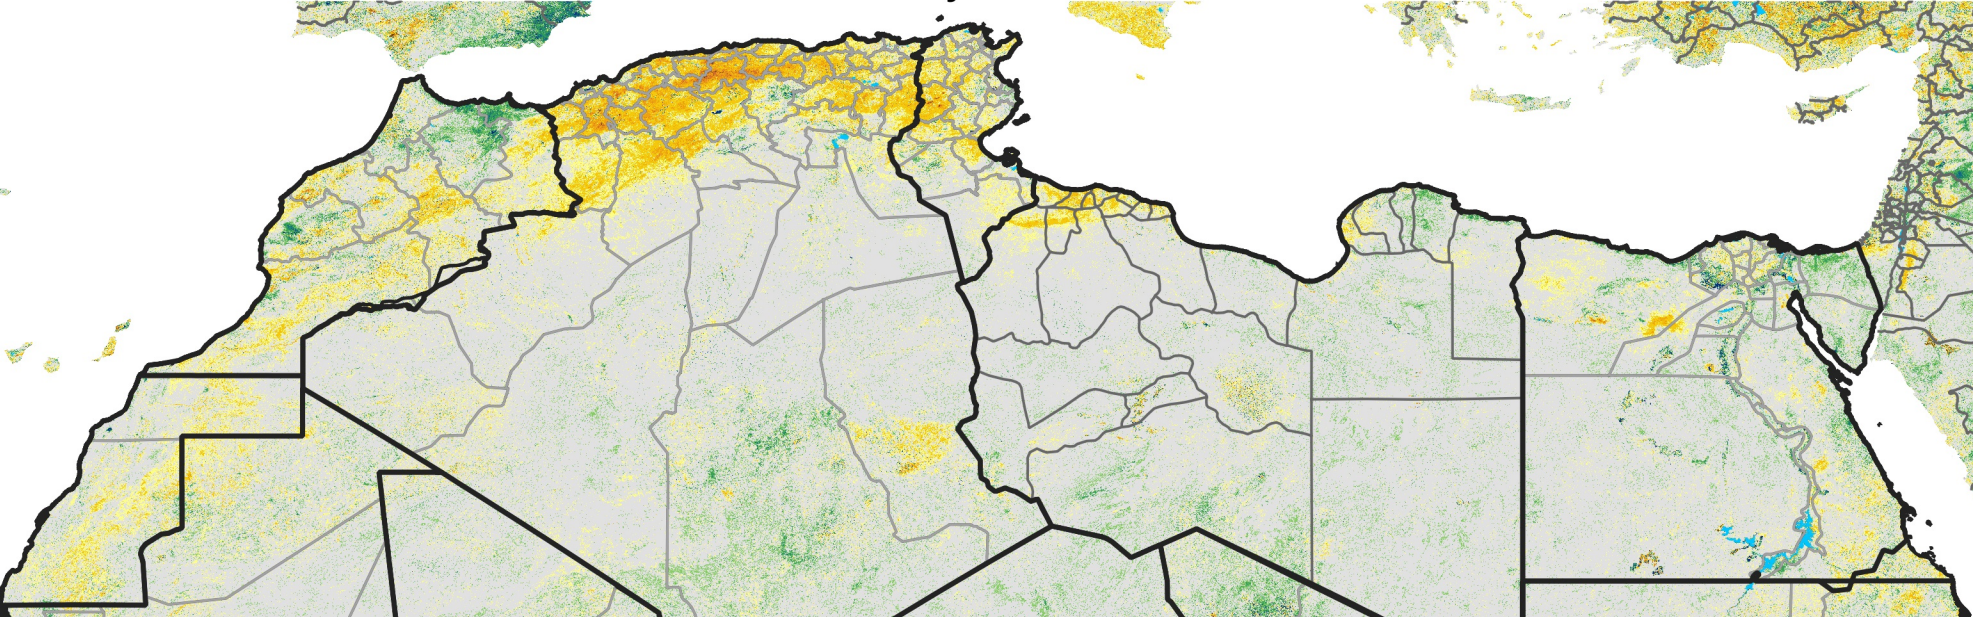

North Africa Percent of Mean NDVI

2021 / Mean (2012 - 2021)

Period 38 / Jul 01 - 10, 2021

Percent of Normal