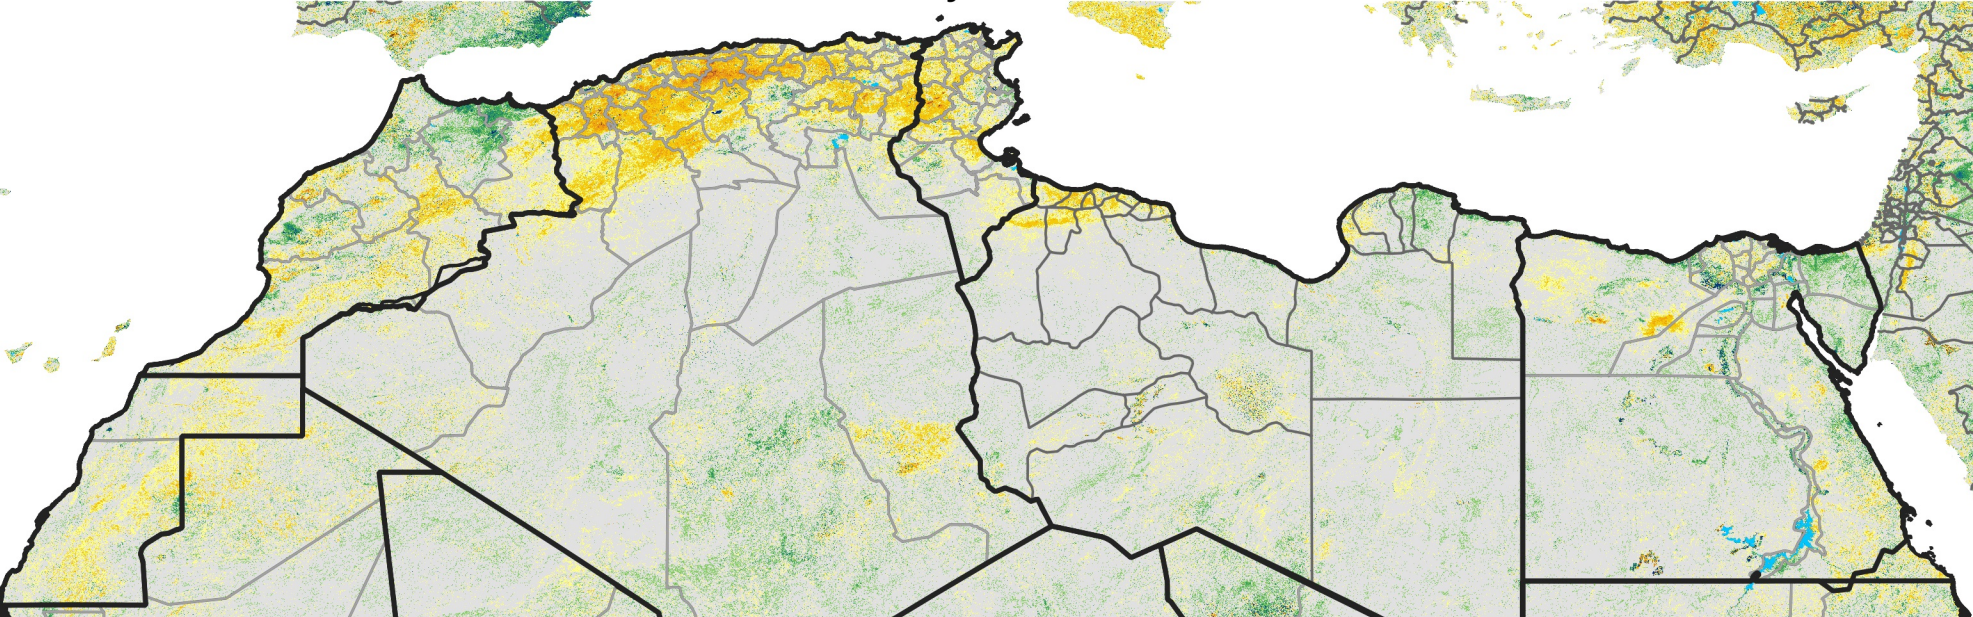

North Africa Percent of Mean NDVI

2021 / Mean (2012 - 2021)

Period 39 / Jul 06 - 15, 2021

Percent of Normal