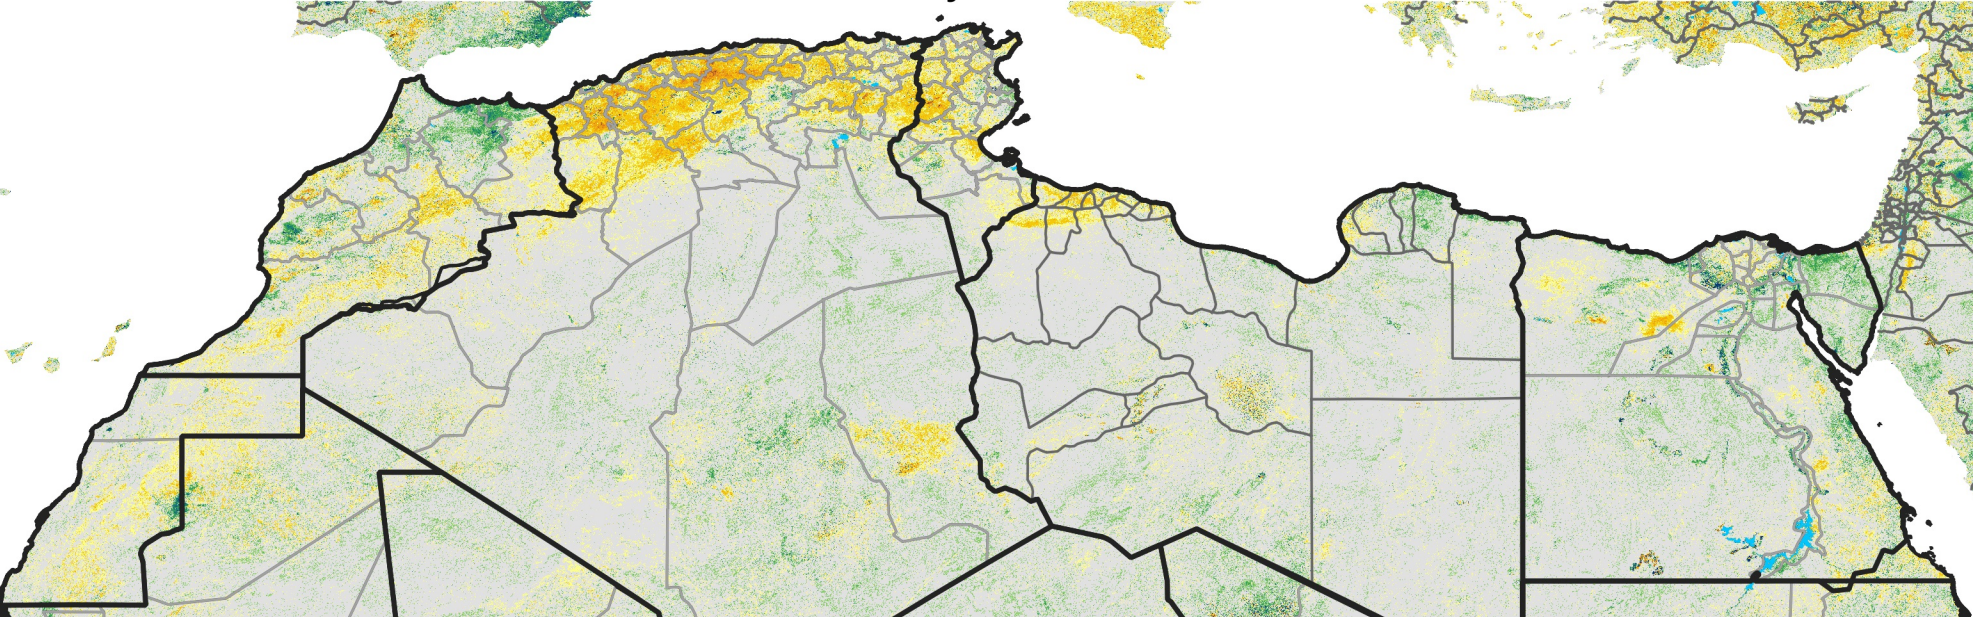

North Africa Percent of Mean NDVI

2021 / Mean (2012 - 2021)

Period 40 / Jul 11 - 20, 2021

Percent of Normal