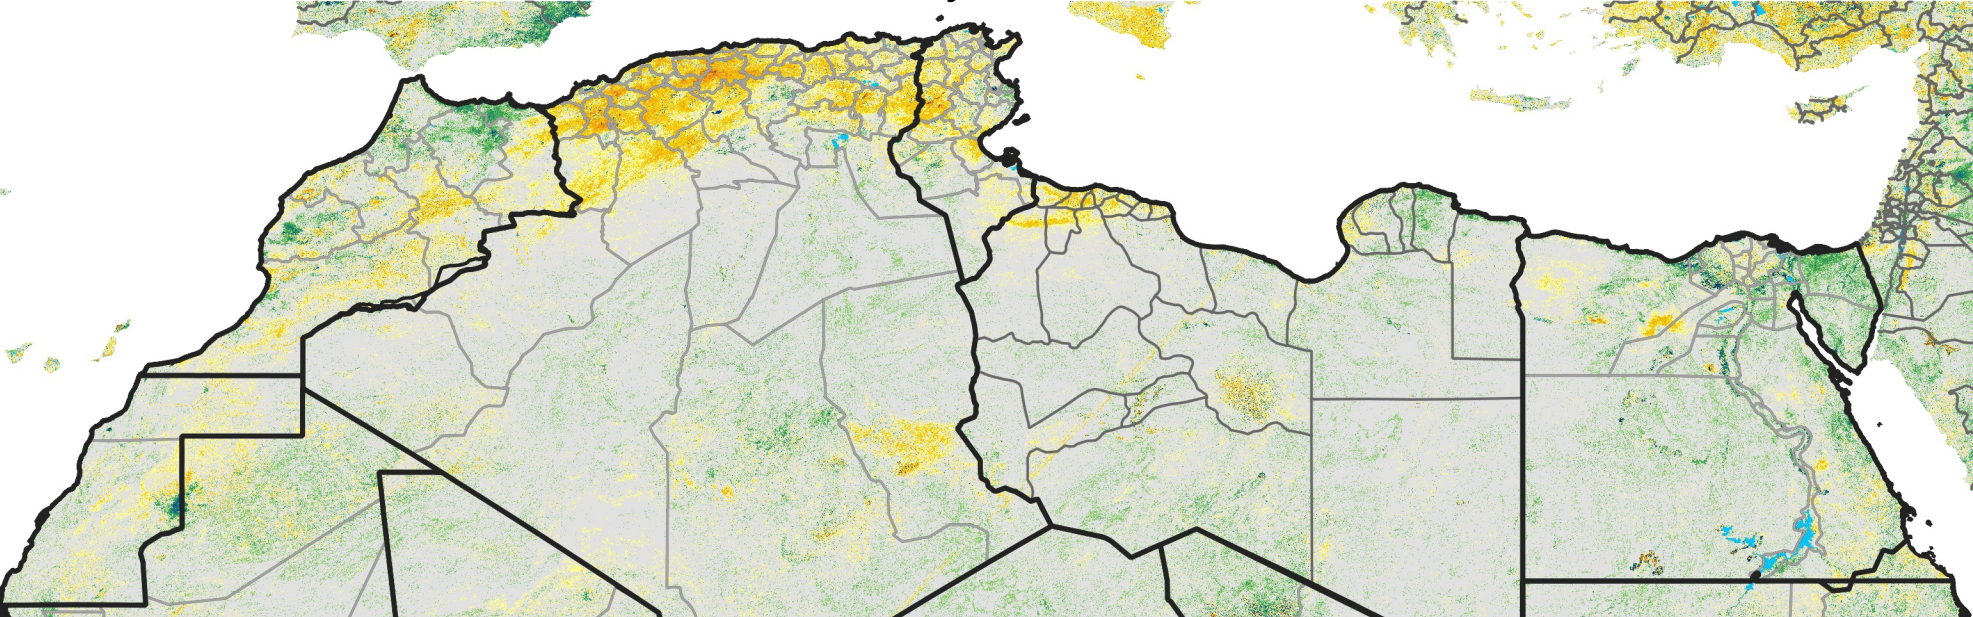

# North Africa Percent of Mean NDVI

2021 / Mean (2012 - 2021)

Period 41 / Jul 16 - 25, 2021