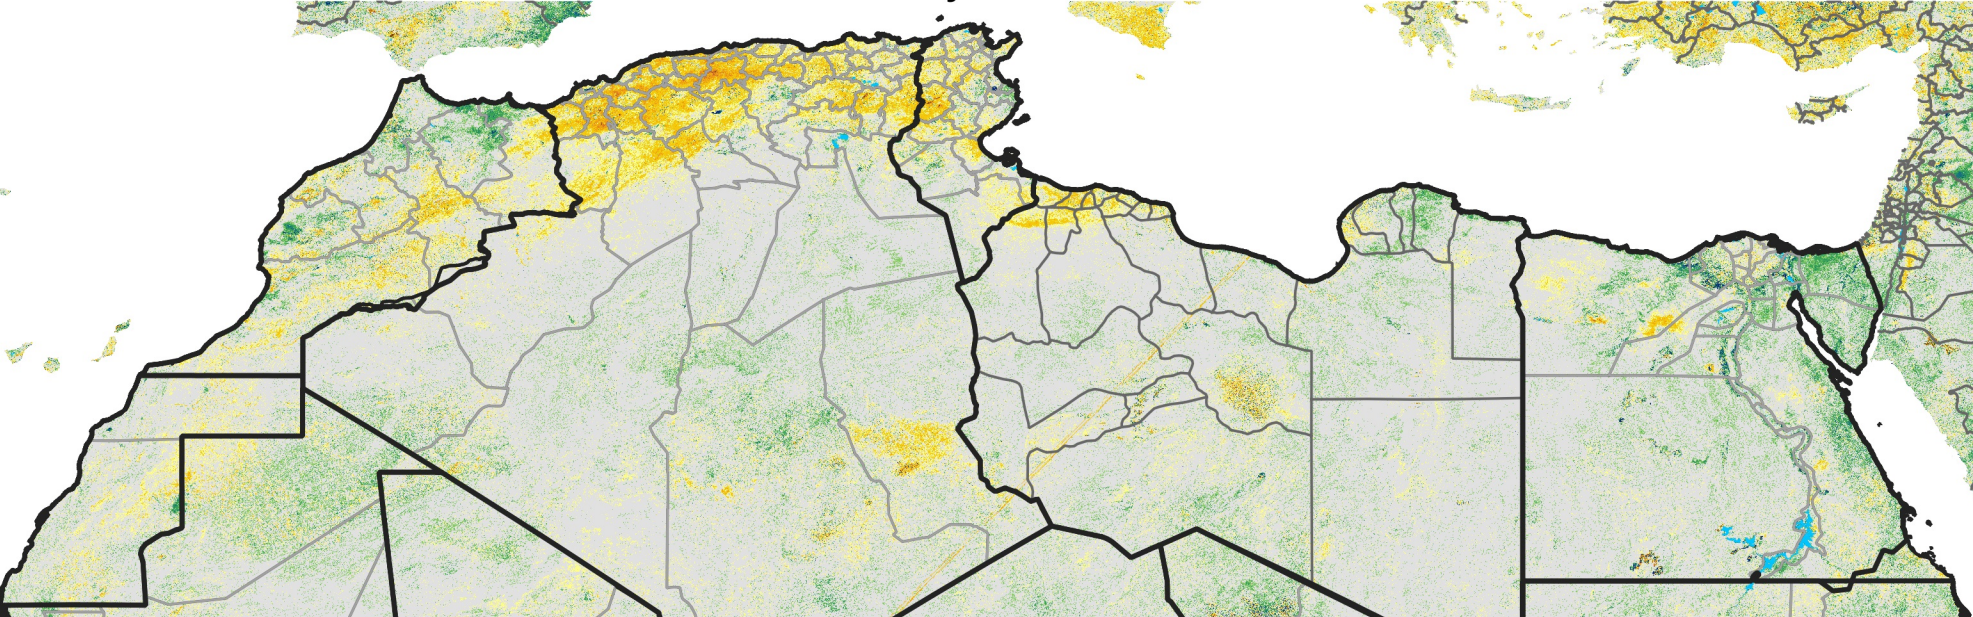

North Africa Percent of Mean NDVI

2021 / Mean (2012 - 2021)

Period 42 / Jul 21 - 31, 2021

Percent of Normal