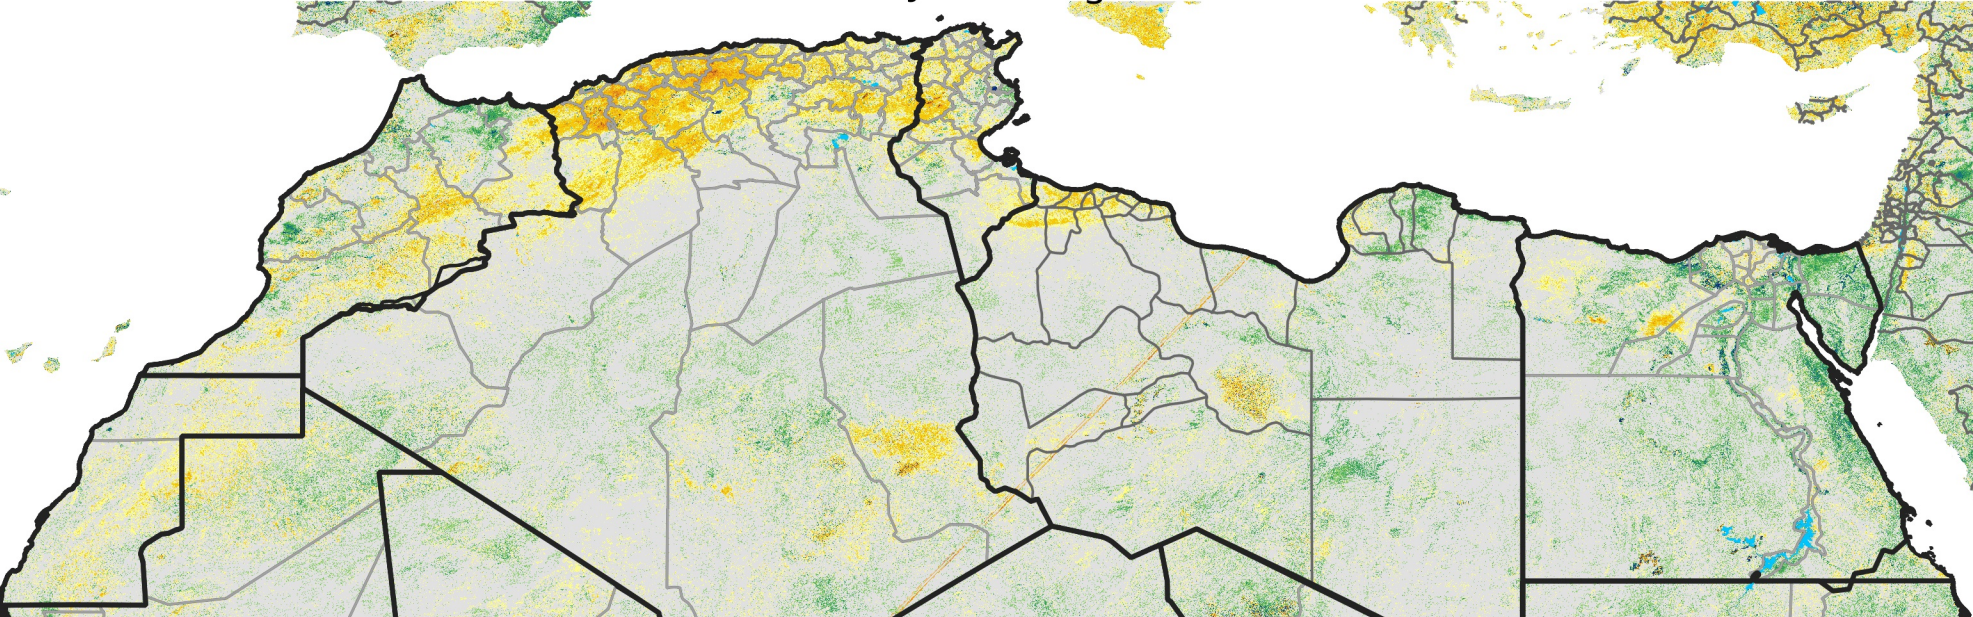

North Africa Percent of Mean NDVI

2021 / Mean (2012 - 2021)
Period 43 / Jul 26 - Aug 05, 2021

Percent of Normal