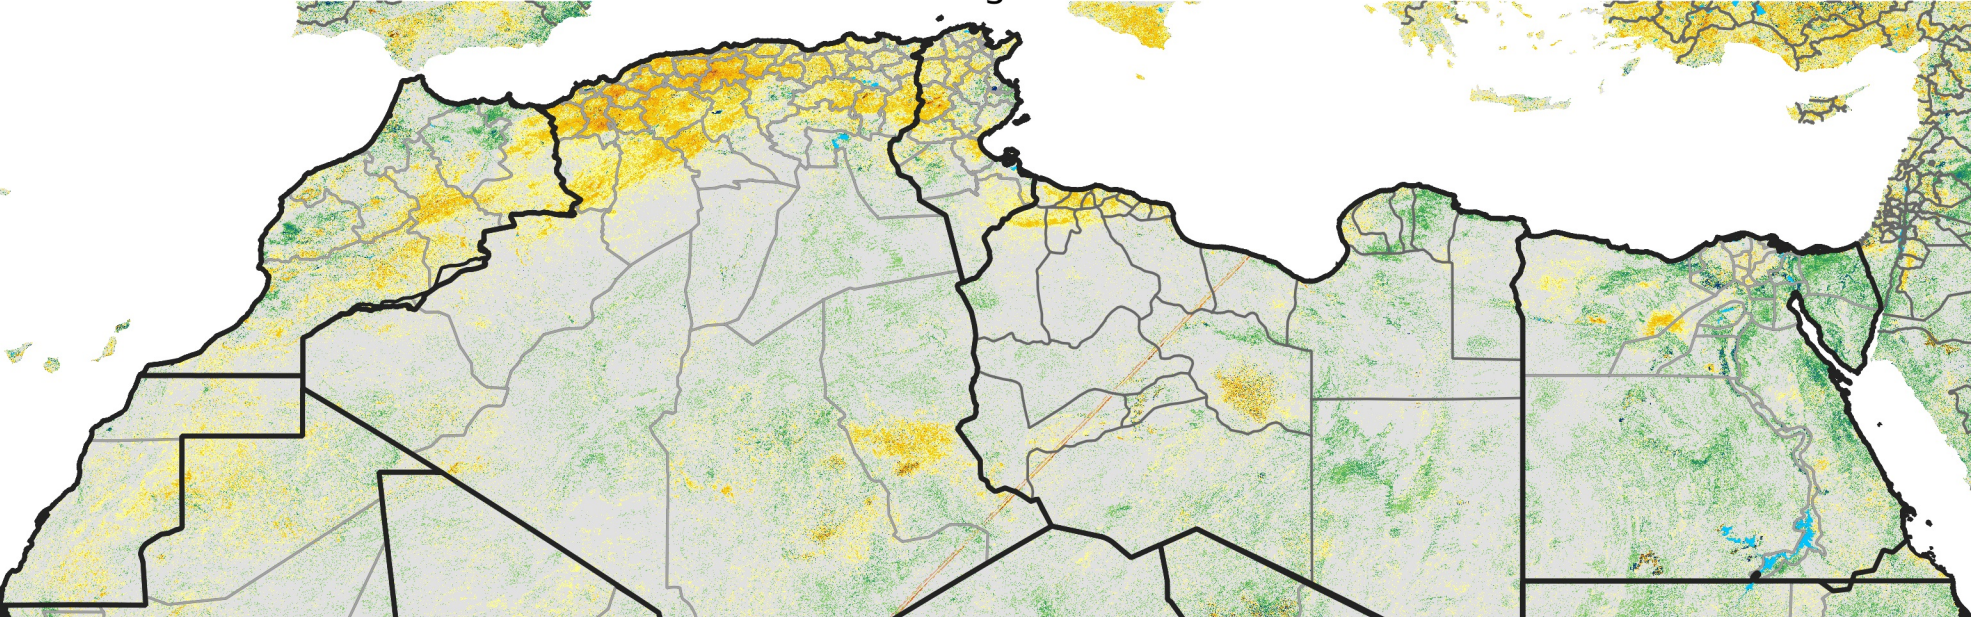

North Africa Percent of Mean NDVI

2021 / Mean (2012 - 2021)
Period 44 / Aug 01 - 10, 2021

Percent of Normal