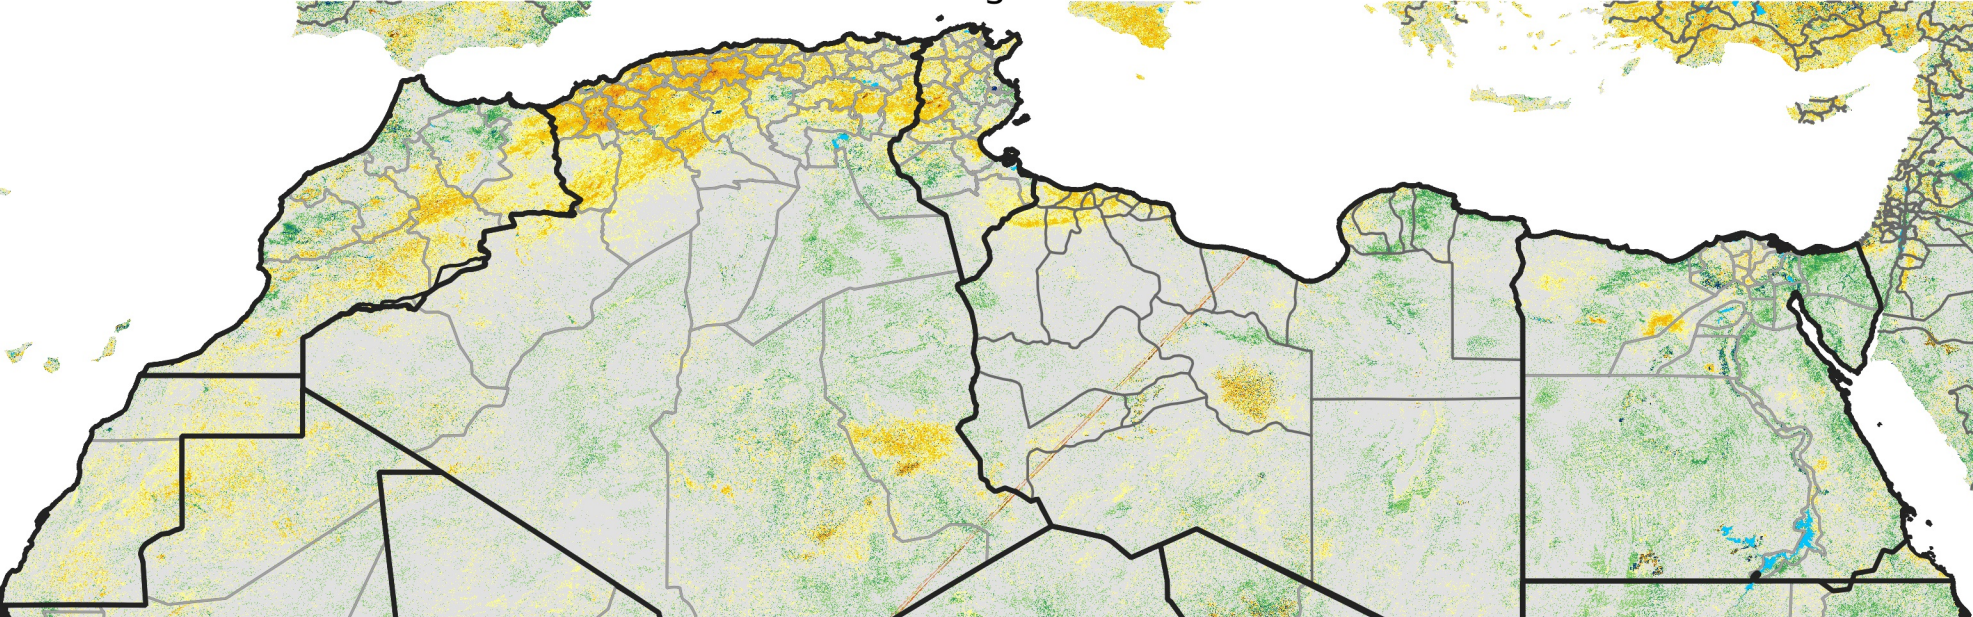

North Africa Percent of Mean NDVI

2021 / Mean (2012 - 2021)
Period 45 / Aug 06 - 15, 2021

Percent of Normal