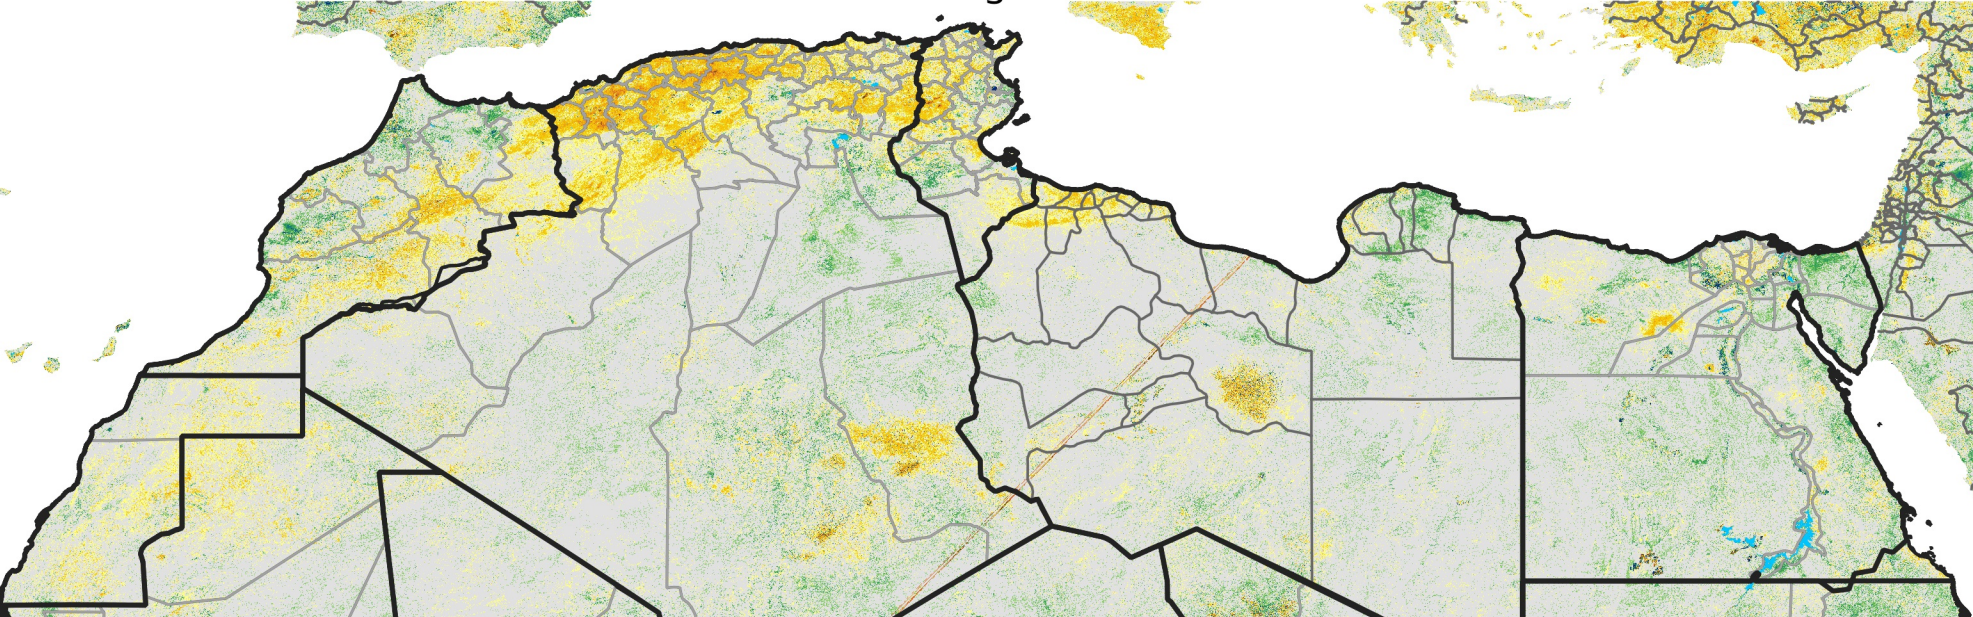

North Africa Percent of Mean NDVI

2021 / Mean (2012 - 2021)
Period 46 / Aug 11 - 20, 2021

Percent of Normal