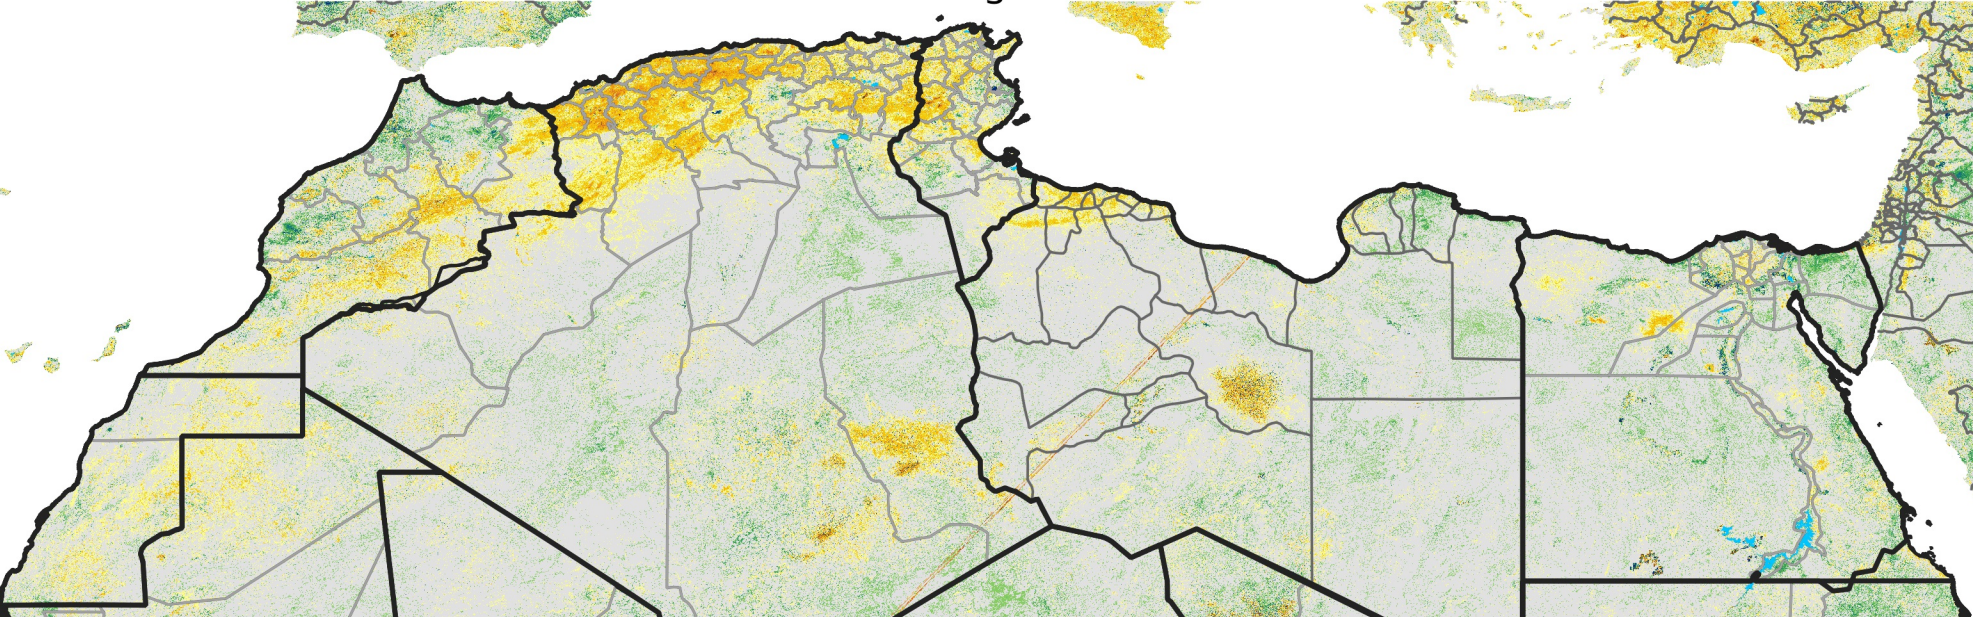

North Africa Percent of Mean NDVI

2021 / Mean (2012 - 2021)
Period 47 / Aug 16 - 25, 2021

Percent of Normal