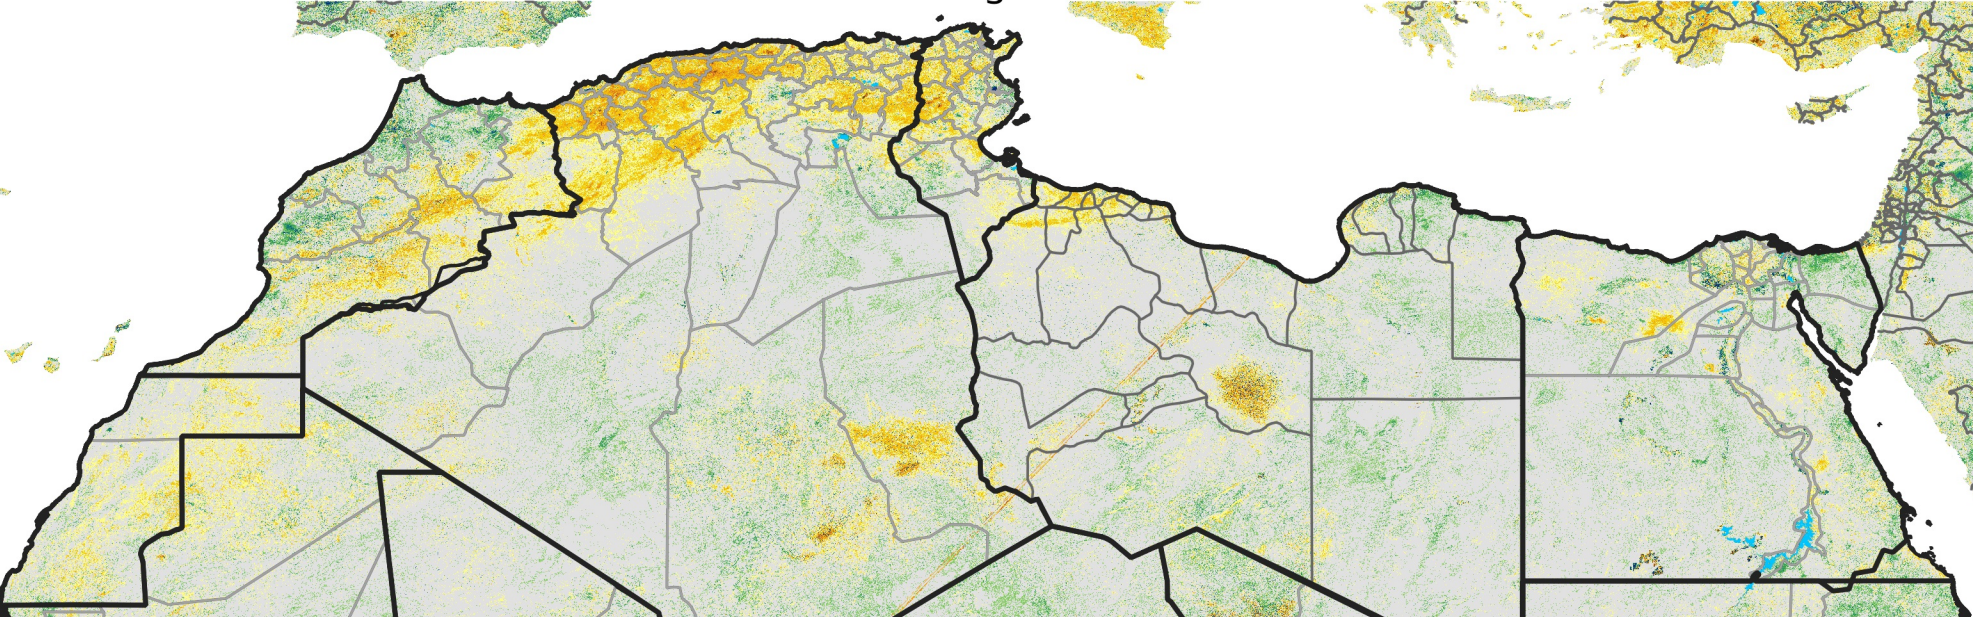

North Africa Percent of Mean NDVI

2021 / Mean (2012 - 2021)
Period 48 / Aug 21 - 31, 2021

Percent of Normal