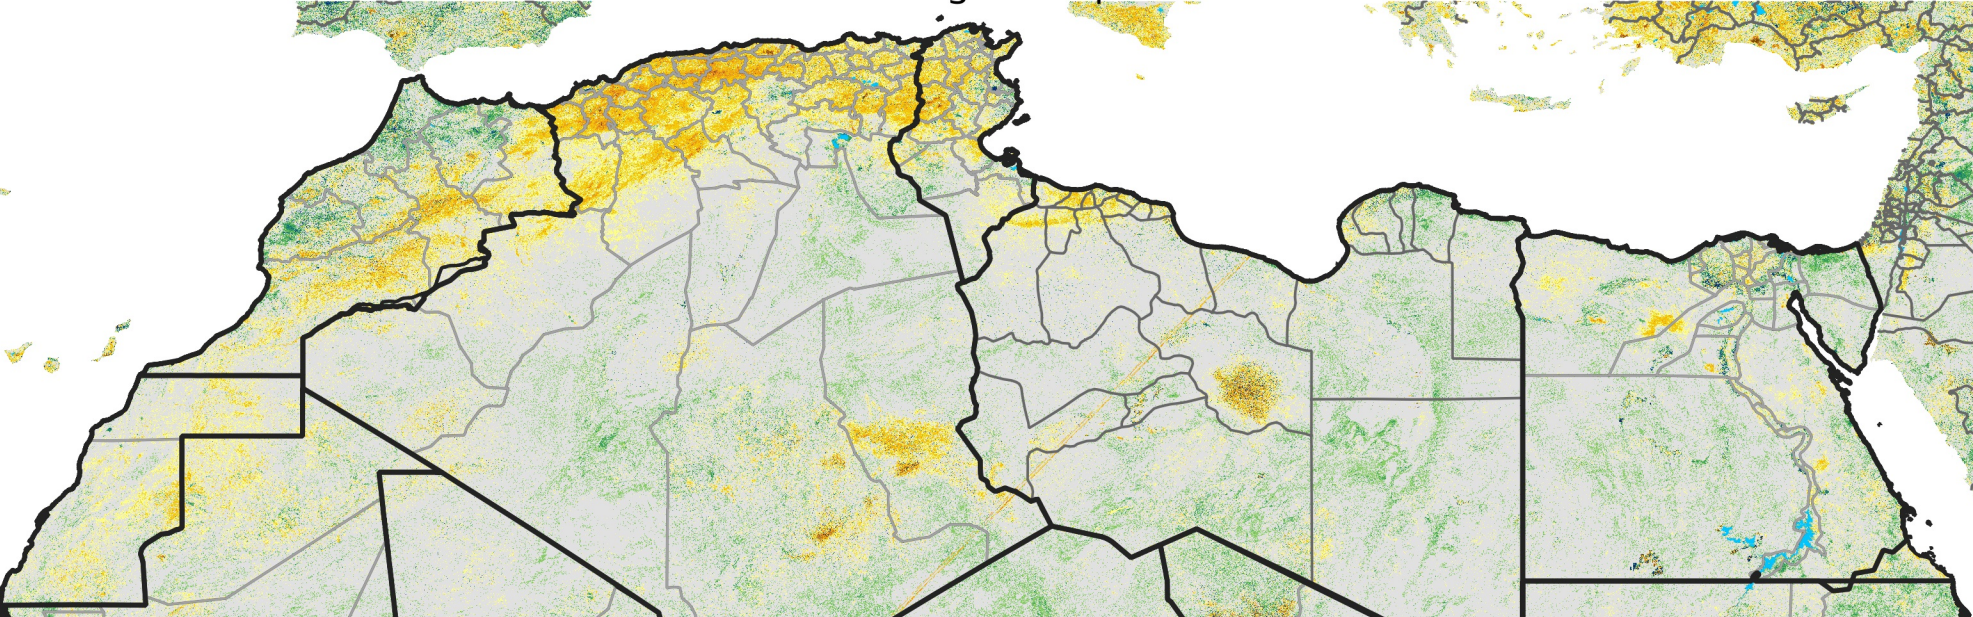

North Africa Percent of Mean NDVI

2021 / Mean (2012 - 2021)
Period 49 / Aug 26 - Sep 05, 2021

Percent of Normal