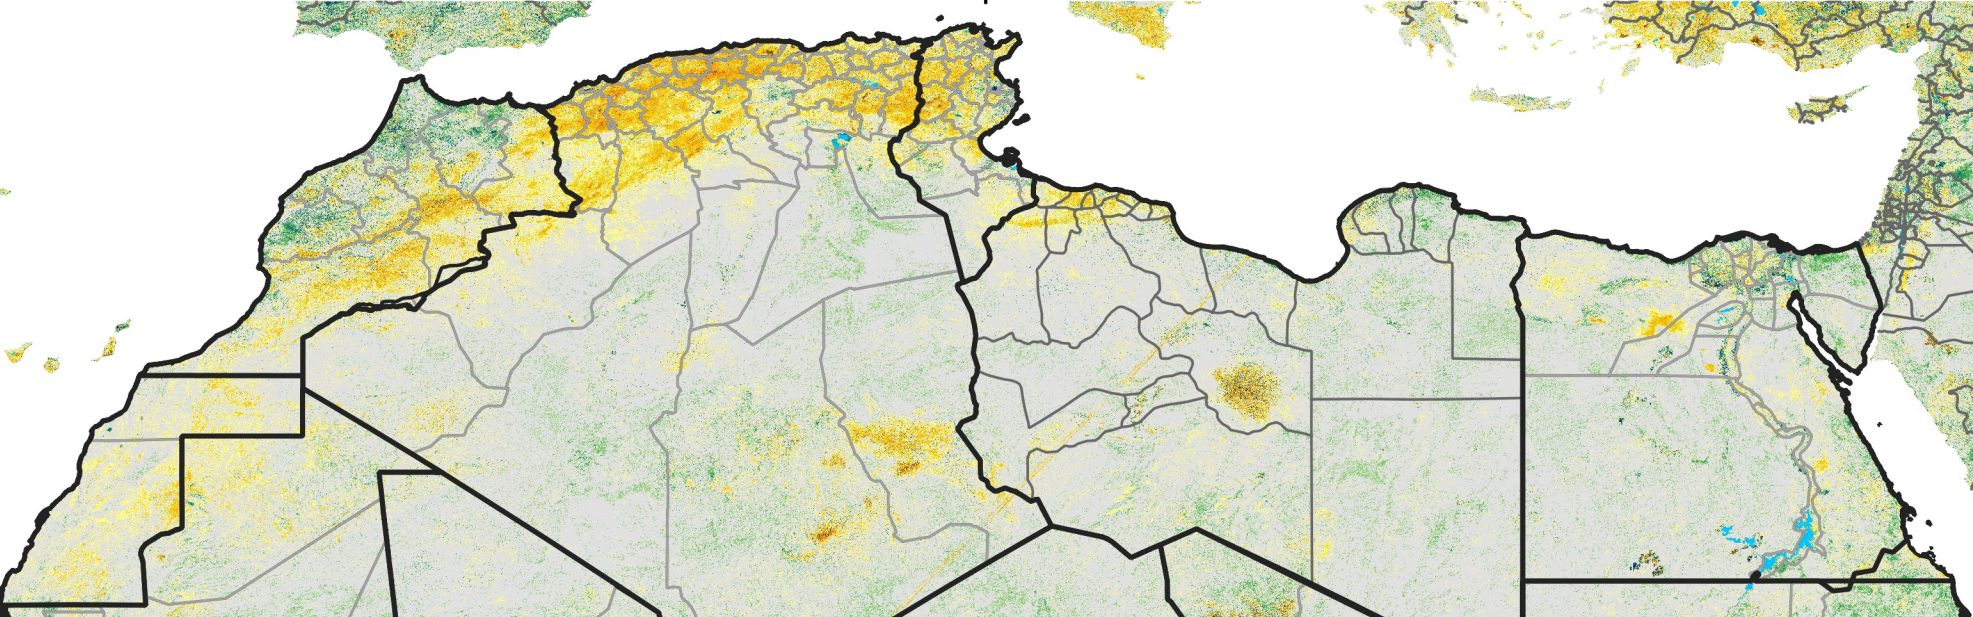

North Africa Percent of Mean NDVI

2021 / Mean (2012 - 2021)
Period 50 / Sep 01 - 10, 2021

Percent of Normal