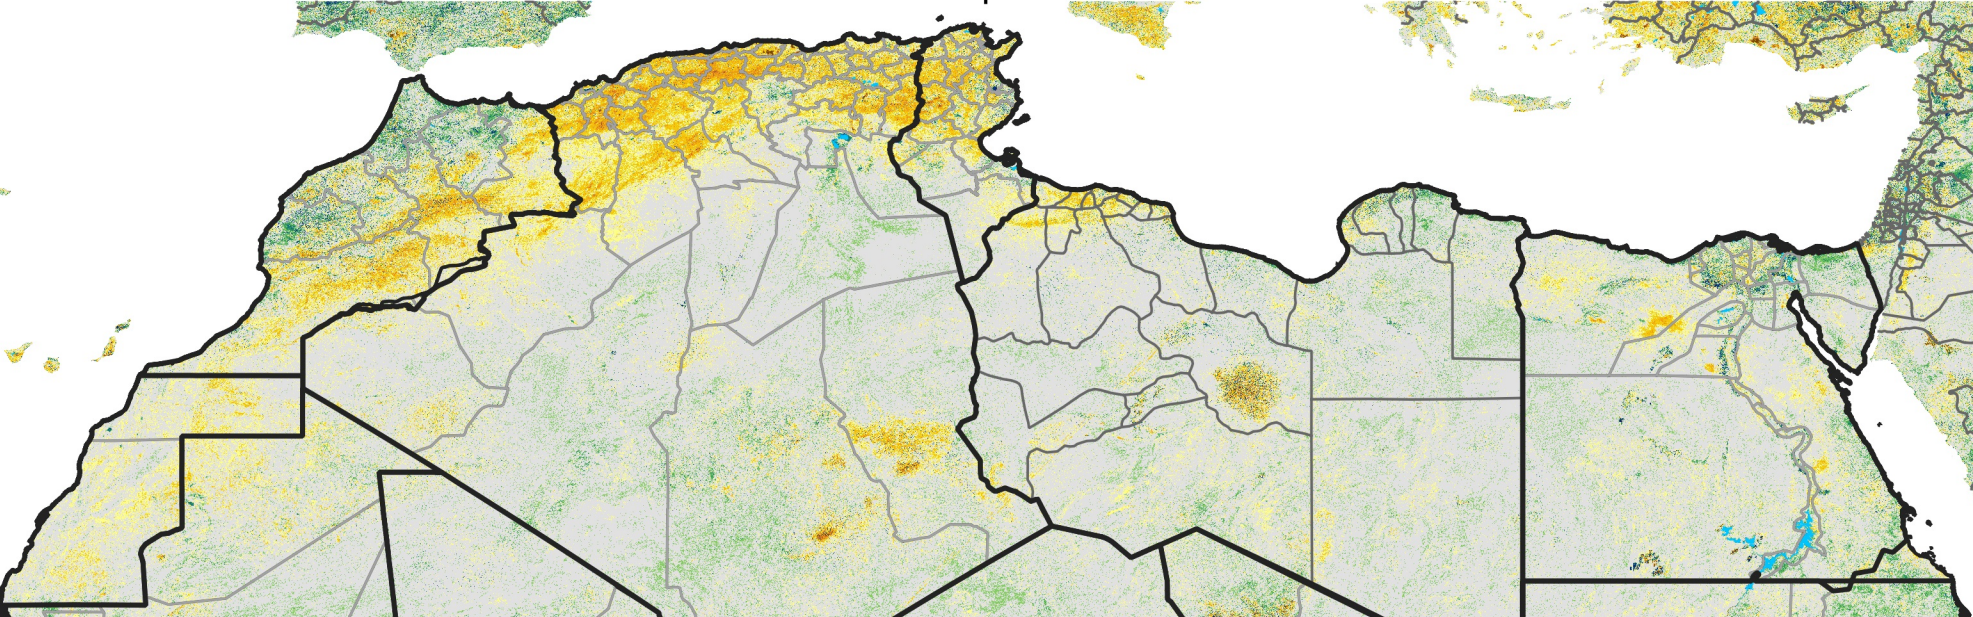

North Africa Percent of Mean NDVI

2021 / Mean (2012 - 2021)
Period 51 / Sep 06 - 15, 2021

Percent of Normal