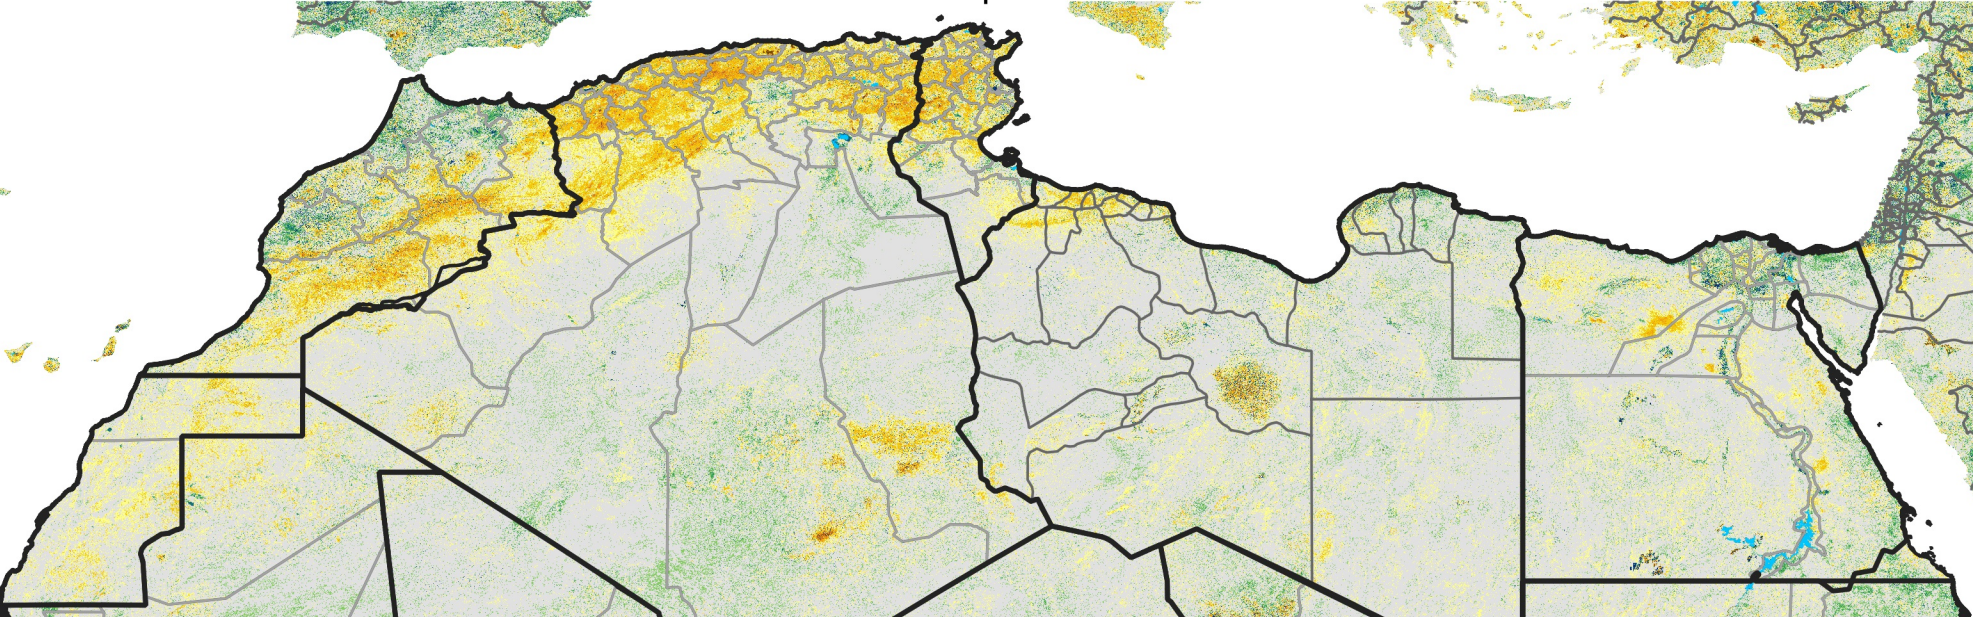

# North Africa Percent of Mean NDVI

2021 / Mean (2012 - 2021)  
Period 52 / Sep 11 - 20, 2021