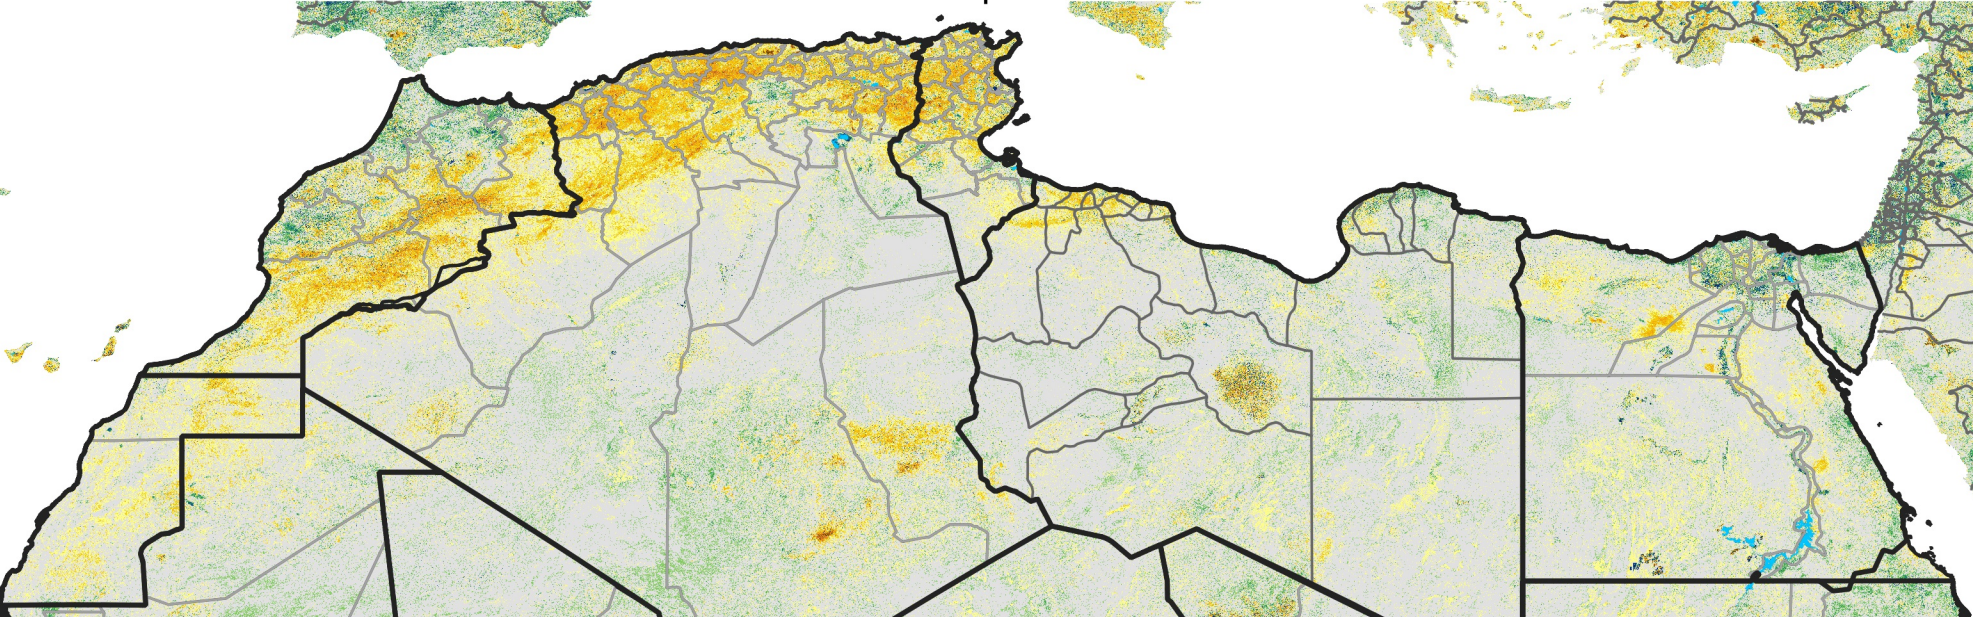

North Africa Percent of Mean NDVI

2021 / Mean (2012 - 2021)
Period 53 / Sep 16 - 25, 2021

Percent of Normal