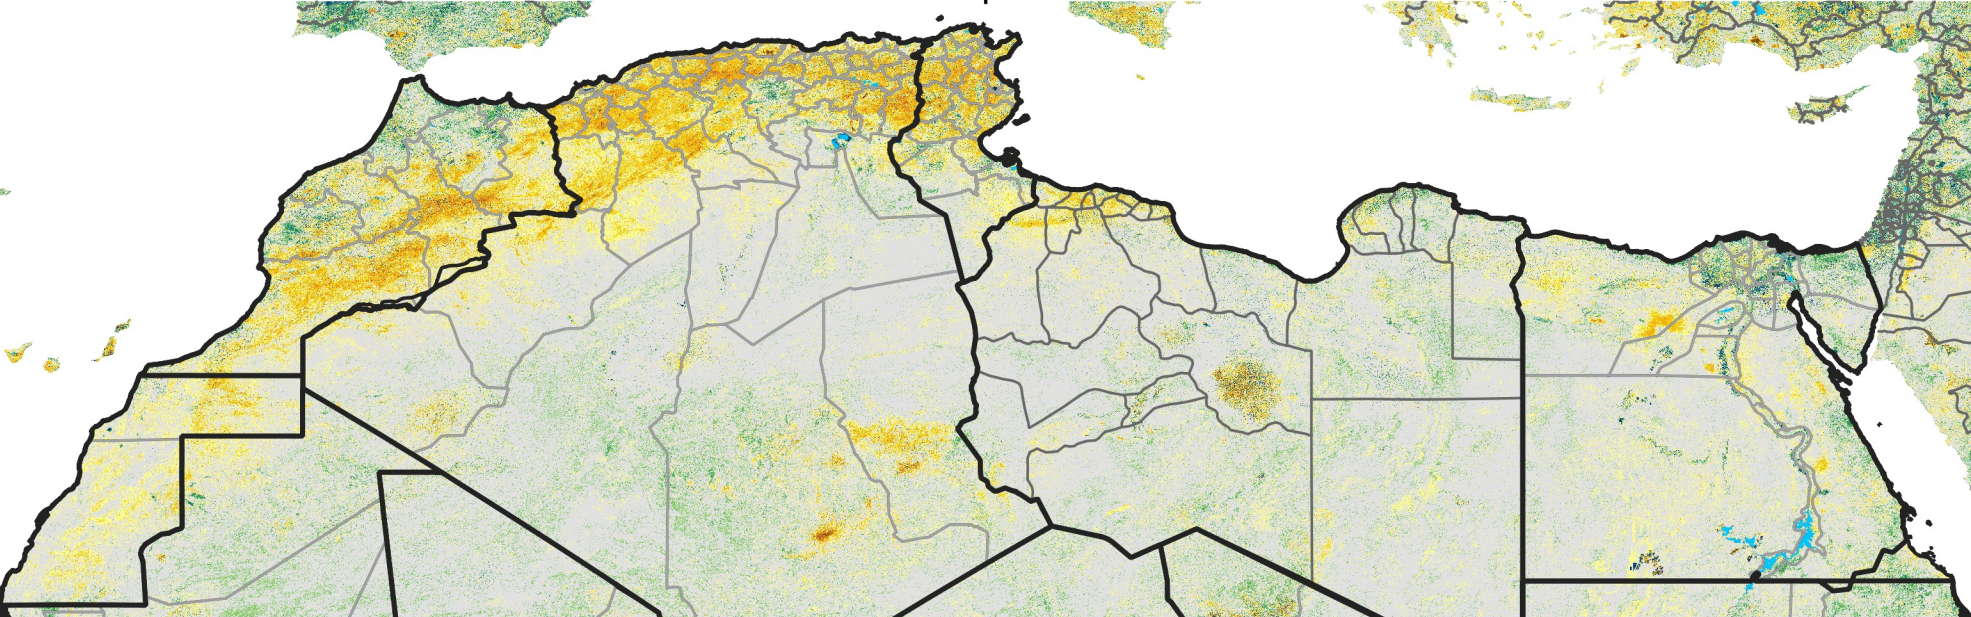

North Africa Percent of Mean NDVI

2021 / Mean (2012 - 2021)
Period 54 / Sep 21 - 30, 2021

Percent of Normal