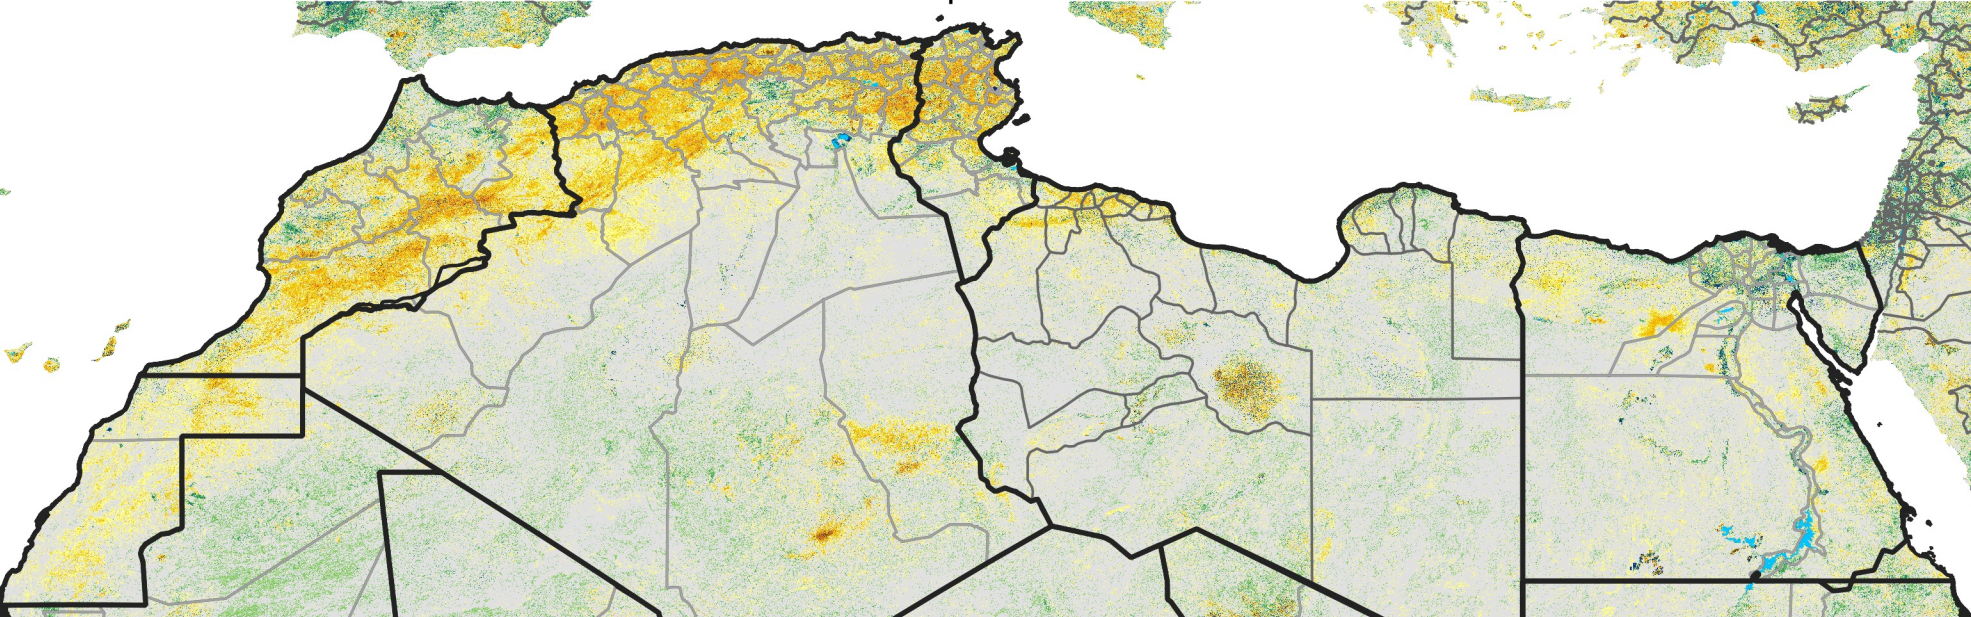

# North Africa Percent of Mean NDVI

2021 / Mean (2012 - 2021)  
Period 55 / Sep 26 - Oct 05, 2021