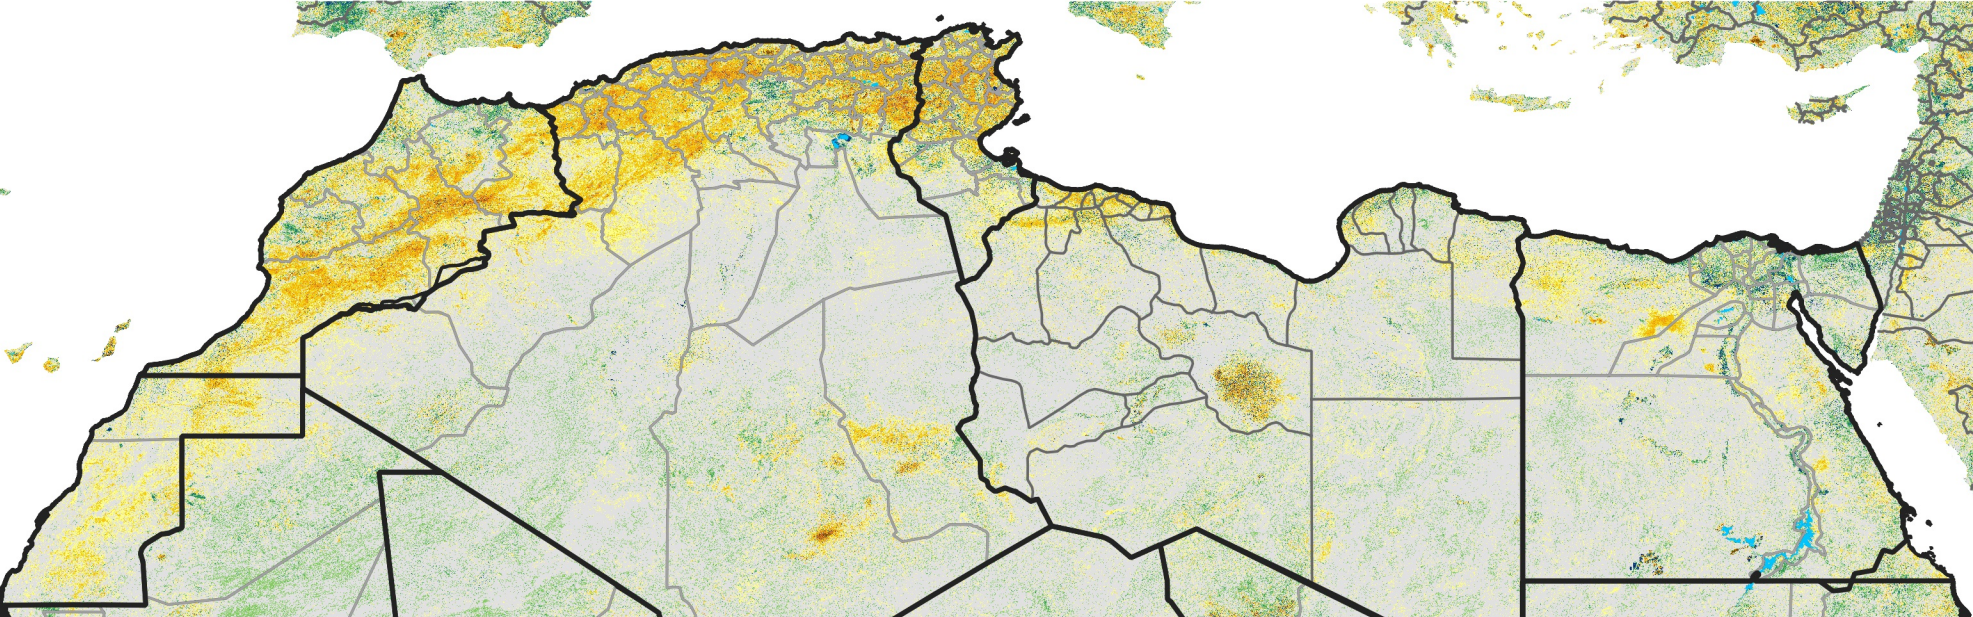

North Africa Percent of Mean NDVI

2021 / Mean (2012 - 2021)
Period 56 / Oct 01 - 10, 2021

Percent of Normal