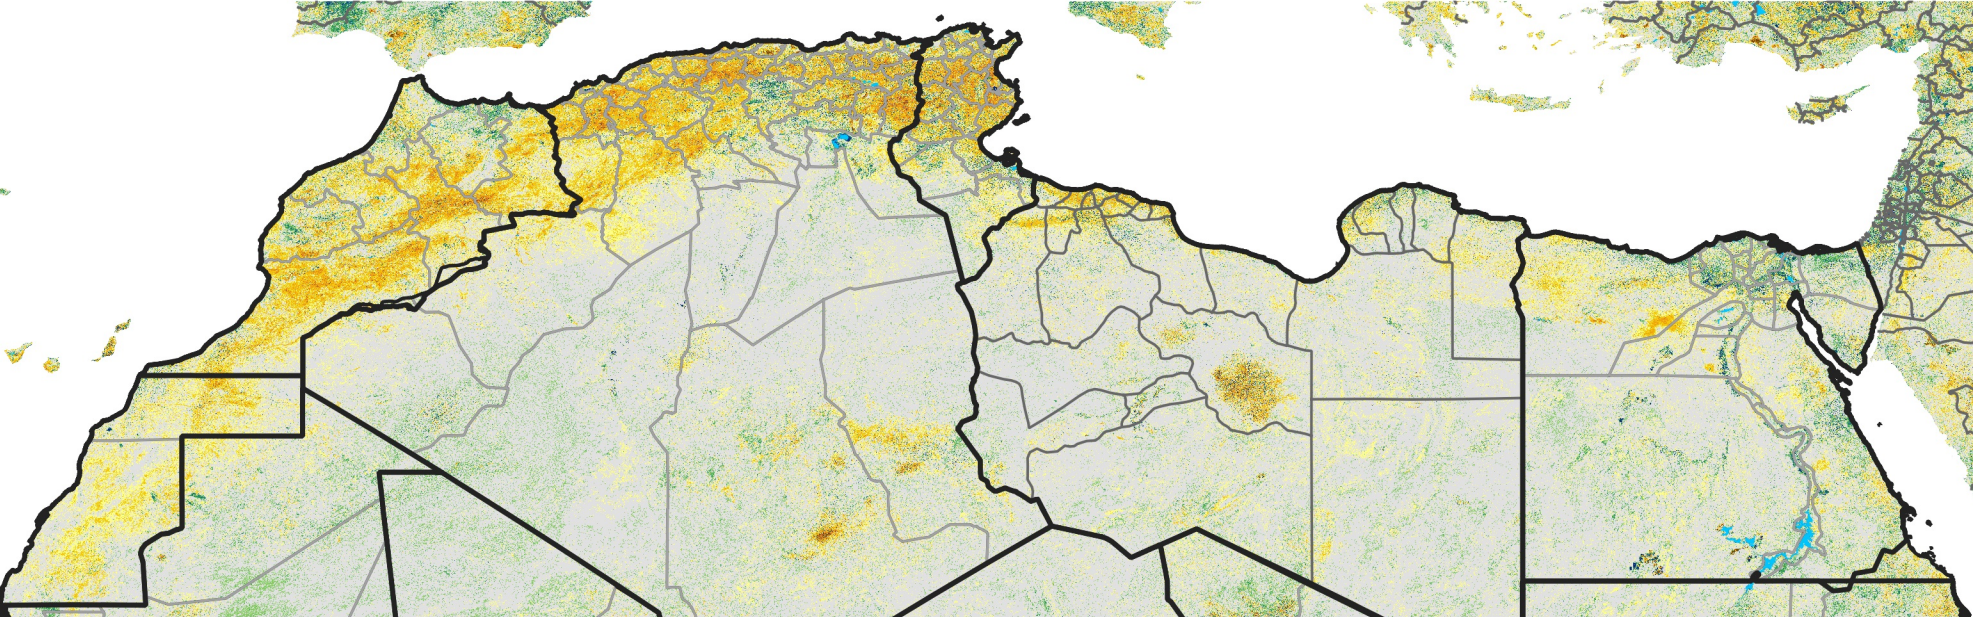

North Africa Percent of Mean NDVI

2021 / Mean (2012 - 2021)
Period 57 / Oct 06 - 15, 2021

Percent of Normal